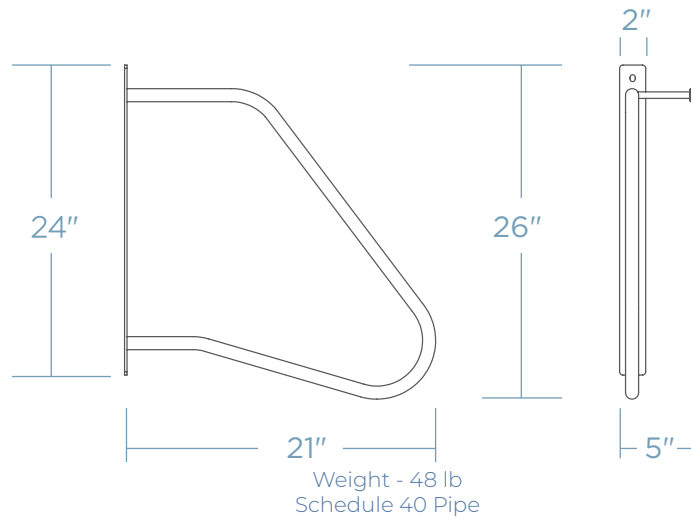

VERTICAL BIKE RACK

Elevate your cycling experience with our Vertical One Wall Mount Bike Rack. This sleek and adjustable design securely stores one bike, maximizing floor space. Easy to install and suitable for various frame sizes, it's the perfect blend of form and function, offering a minimalist and sophisticated storage solution.

 x 1 to 8 COST \$\$\$\$

DIMENSIONS

MOUNTING OPTIONS

WALL MOUNT

FREESTANDING FRAME

FINISH OPTIONS

POWDER COAT

GALVANIZED STEEL