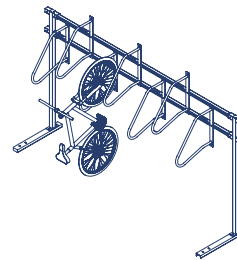

VERTICAL BIKE RACK

Elevate your cycling experience with our Vertical One Wall Mount Bike Rack. This sleek and adjustable design securely stores one bike, maximizing floor space. Easy to install and suitable for various frame sizes, it's the perfect blend of form and function, offering a minimalist and sophisticated storage solution.

 x 1 to 8 COST \$\$\$\$

DIMENSIONS

MOUNTING OPTIONS

WALL MOUNT

FREESTANDING FRAME

FINISH OPTIONS

POWDER COAT

GALVANIZED STEEL