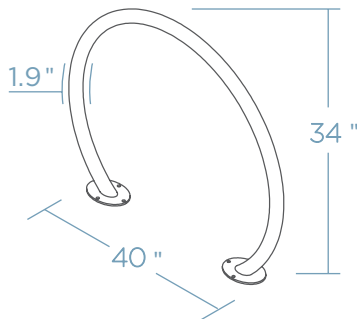

## TUBE OPTIONS

SUNRISE

Weight - 34 lb  
Schedule 40 Pipe

SUNRISE PRO\*

Weight - 44lb  
Schedule 40 Pipe

SUNRISE SQUARE\*

Weight - 34 lb  
7 Gauge Square Tube