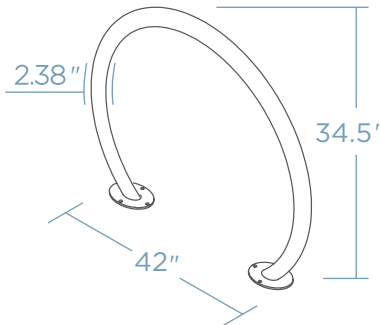

## TUBE OPTIONS

SUNRISE

Weight - 34 lb  
Schedule 40 Pipe

SUNRISE PRO\*

Weight - 44lb  
Schedule 40 Pipe

SUNRISE SQUARE\*

Weight - 34 lb  
7 Gauge Square Tube