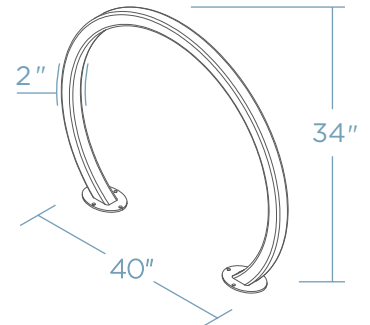

## TUBE OPTIONS

SUNRISE

Weight - 34 lb  
Schedule 40 Pipe

SUNRISE PRO\*

Weight - 44lb  
Schedule 40 Pipe

SUNRISE SQUARE\*

Weight - 34 lb  
7 Gauge Square Tube