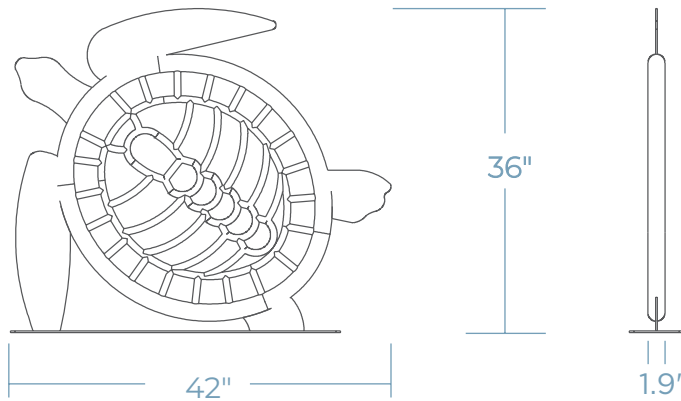

SEA TURTLE BIKE RACK

Embrace coastal vibes and practicality with our Sea Turtle Bike Rack – a whimsical nod to oceanic beauty designed to securely hold two bikes. Crafted in the graceful form of a sea turtle, it brings a touch of marine charm to any outdoor setting. Constructed from durable materials, it stands as a reliable and eye-catching fixture in beachfront areas, coastal communities, or seaside trails. Make a statement about your love for cycling and ocean conservation with the Sea Turtle Bike Rack – where functionality meets aquatic elegance.

 x 4 COST \$\$\$\$

DIMENSIONS

Weight - 75 lb
Schedule 40 Pipe

MOUNTING OPTIONS

SURFACE MOUNT

IN GROUND

FINISH OPTIONS

POWDER COAT