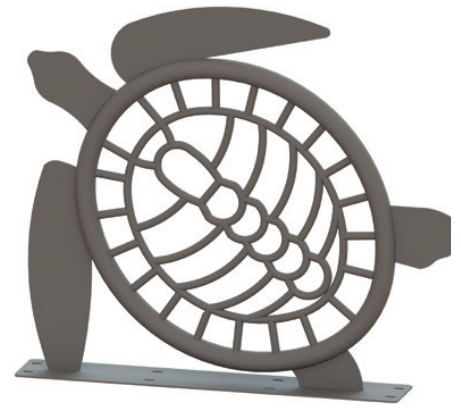

SEA TURTLE BIKE RACK

Embrace coastal vibes and practicality with our Sea Turtle Bike Rack – a whimsical nod to oceanic beauty designed to securely hold two bikes. Crafted in the graceful form of a sea turtle, it brings a touch of marine charm to any outdoor setting. Constructed from durable materials, it stands as a reliable and eye-catching fixture in beachfront areas, coastal communities, or seaside trails. Make a statement about your love for cycling and ocean conservation with the Sea Turtle Bike Rack – where functionality meets aquatic elegance.

 x 4 COST \$\$\$\$

DIMENSIONS

Weight - 75 lb
Schedule 40 Pipe

MOUNTING OPTIONS

SURFACE MOUNT

IN GROUND

FINISH OPTIONS

POWDER COAT