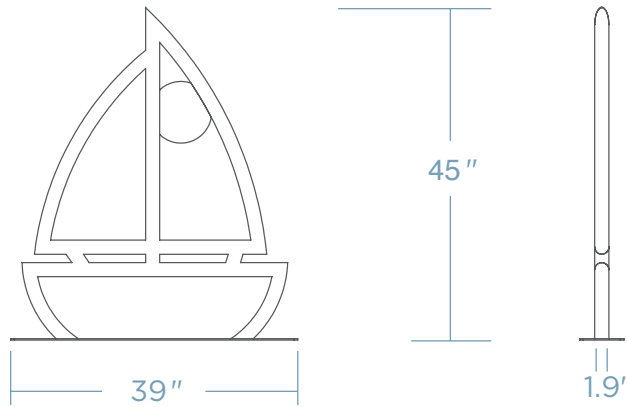

SAILBOAT BIKE RACK

Set sail for stylish bike storage with our Sailboat Shaped Bike Rack – a nautical-inspired fusion of elegance and functionality designed to securely hold two bikes. Resembling the majestic silhouette of a sailboat, it brings a touch of maritime charm to bike parking. Crafted from durable materials, it stands as a sturdy and eye-catching fixture in waterfront areas, parks, or coastal communities. Make a statement about your love for cycling and the sea with the Sailboat Shaped Bike Rack – where form meets function with a dash of seaside allure.

 x 2 COST \$\$\$\$

DIMENSIONS

Weight - 88 lb
Schedule 40 Pipe

MOUNTING OPTIONS

SURFACE MOUNT

IN GROUND

FINISH OPTIONS

POWDER COAT