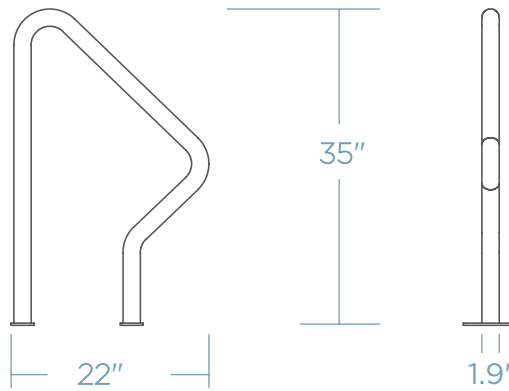

DRIFT BIKE RACK

The Drift Bike Rack boasts a tried-and-true design, ensuring optimal security and convenient bike parking. Crafted with sturdy pipe construction and featuring a sleek full-radius bend, the Drift Bike Rack stands out as an appealing and practical choice for bike storage. Supporting bicycles at two points, this rack facilitates secure locking of both the wheel and frame with a u-style bike lock. Each Drift Bike Rack effortlessly parks two bikes, making it an ideal choice for efficient and secure bike storage.

 x 2 COST \$\$\$\$

DIMENSIONS

Weight - 28 lb
Schedule 40 Pipe

MOUNTING OPTIONS

SURFACE MOUNT

IN GROUND

RAIL MOUNTED*

FINISH OPTIONS