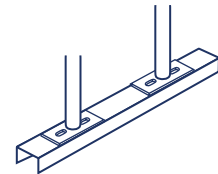

DRIFT BIKE RACK

The Drift Bike Rack boasts a tried-and-true design, ensuring optimal security and convenient bike parking. Crafted with sturdy pipe construction and featuring a sleek full-radius bend, the Drift Bike Rack stands out as an appealing and practical choice for bike storage. Supporting bicycles at two points, this rack facilitates secure locking of both the wheel and frame with a u-style bike lock. Each Drift Bike Rack effortlessly parks two bikes, making it an ideal choice for efficient and secure bike storage.

 x 2 COST \$\$\$\$

DIMENSIONS

Weight - 28 lb
Schedule 40 Pipe

MOUNTING OPTIONS

SURFACE MOUNT

IN GROUND

RAIL MOUNTED*

FINISH OPTIONS