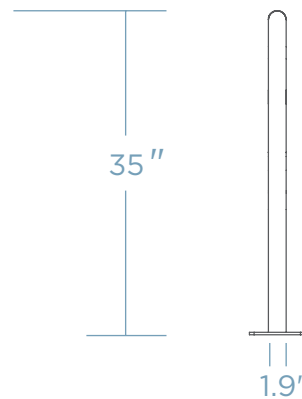

 x 2 COST \$\$\$\$

DIMENSIONS

Weight - 175 lb
Schedule 40 Pipe

MOUNTING OPTIONS

SURFACE MOUNT

IN GROUND

FINISH OPTIONS

POWDER COAT