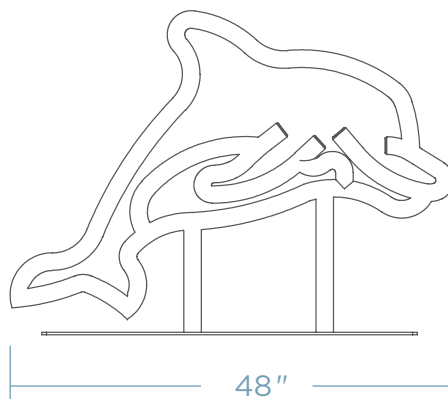

DOLPHIN BIKE RACK

Dive into unique bike storage with our Dolphin Bike Rack – a delightful fusion of coastal charm and functionality designed to securely hold two bikes. Crafted in the graceful form of a leaping dolphin, it adds a touch of marine magic to any outdoor setting. Constructed from durable materials, it stands as a reliable and eye-catching fixture in beachfront areas, parks, or waterfront promenades. Make a splash with your love for cycling and oceanic beauty with the Dolphin Bike Rack – where practicality meets playful elegance.

 x 2 COST \$\$\$\$

DIMENSIONS

Weight - 175 lb
Schedule 40 Pipe

MOUNTING OPTIONS

SURFACE MOUNT

IN GROUND

FINISH OPTIONS

POWDER COAT