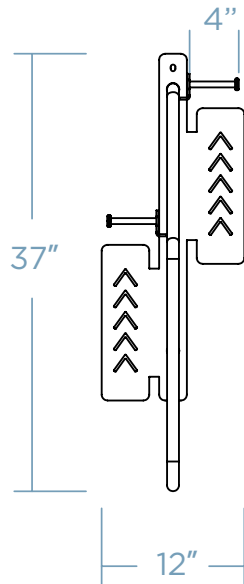

VERTICAL I WALL BIKE RACK

Double the efficiency with our Vertical Two Wall Mount Bike Rack. This sleek and adjustable design securely stores two bikes vertically, optimizing floor space. Easy to install and suitable for various frame sizes, it's the perfect blend of form and function, providing a minimalist and sophisticated storage solution for multiple bicycles.

 x 2 COST \$\$\$\$

DIMENSIONS

Schedule 40 Pipe

FINISH OPTIONS

- POWDER COAT
 GALVANIZED STEEL
 THERMOPLASTIC*
 STAINLESS STEEL*

* will incur additional cost

QUANTITY _____ CUSTOMER _____
 COLOR _____ PROJECT _____
 DATE _____ APPROVED BY _____