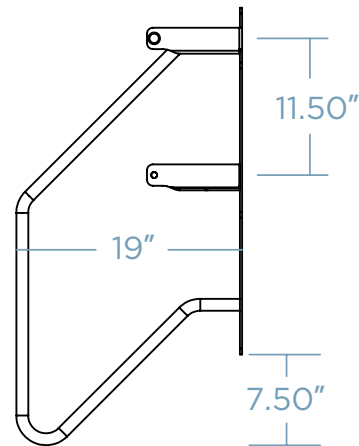

DIMENSIONS

Schedule 40 Pipe

FINISH OPTIONS

1. ☐ POWDER COAT
   ☐ GALVANIZED STEEL
   ☐ THERMOPLASTIC*
   ☐ STAINLESS STEEL*

* will incur additional cost

QUANTITY _____ CUSTOMER _____
COLOR _____ PROJECT _____
DATE _____ APPROVED BY _____