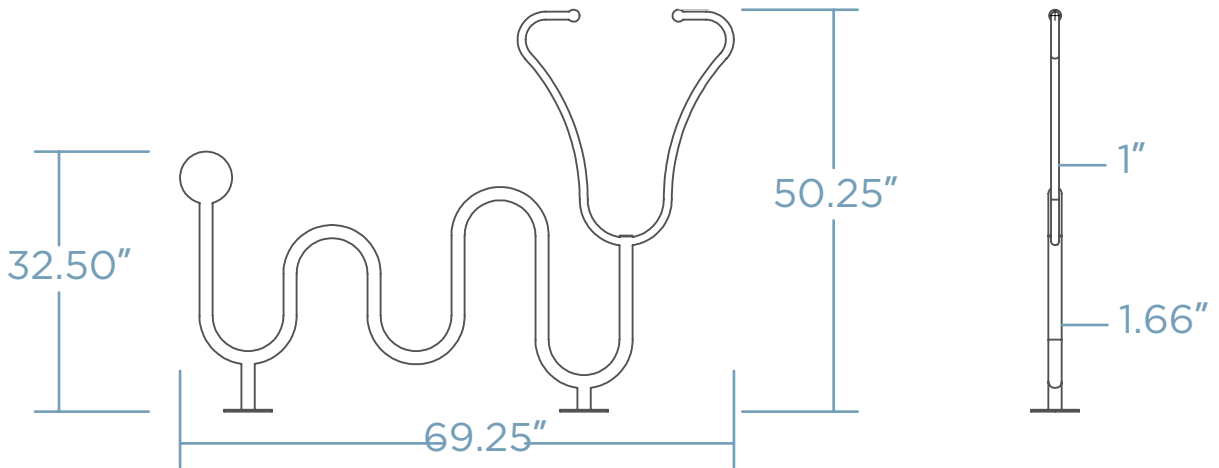

STETHOSCOPE BIKE RACK

Merge health and wellness with our Stethoscope Bike Rack – a unique blend of medical inspiration and practicality designed to securely hold two bikes. Modeled after the iconic medical tool, it brings a touch of healthcare charm to any outdoor space. Crafted from durable materials, it stands as a sturdy and eye-catching fixture in medical facilities, fitness centers, or health-conscious communities. Make a statement about your commitment to well-being and sustainable transportation with the Stethoscope Bike Rack – where practicality meets the heartbeat of healthy living.

 x 5 COST \$\$\$\$

DIMENSIONS

Weight - 118 lb
Schedule 40 Pipe

MOUNTING OPTIONS

SURFACE MOUNT

FINISH OPTIONS

POWDER COAT

GALVANIZED STEEL