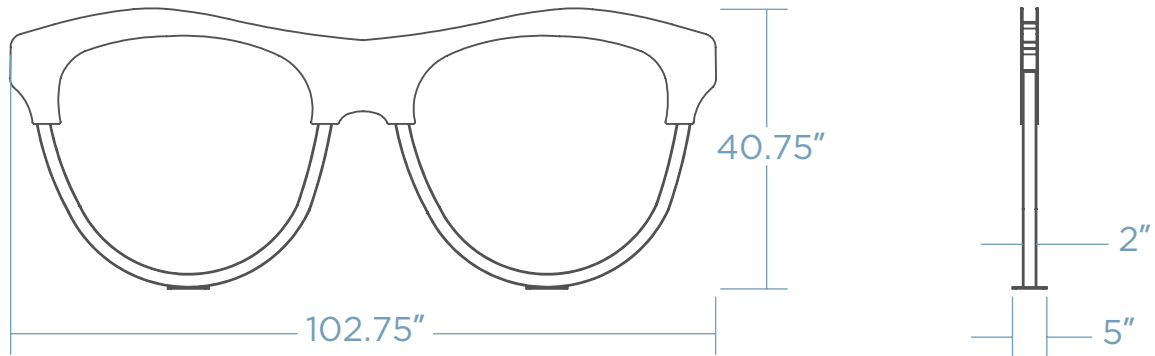

WIDE-RIM GLASSES BIKE RACK

Elevate your bike storage with a touch of intellectual flair using our Wide Rimmed Glasses Bike Rack – a stylish fusion of sophistication and practicality designed to securely hold two bikes. Inspired by the iconic accessory, it adds a hint of scholarly charm to any outdoor space. Crafted from durable materials, it stands as a sturdy and eye-catching fixture in academic campuses, libraries, or intellectual hubs. Make a statement about your love for cycling and intellectual pursuits with the Wide Rimmed Glasses Bike Rack – where practicality meets scholarly style.

 x 2 COST \$\$\$\$

DIMENSIONS

Weight - 143 lb
Schedule 40 Pipe

MOUNTING OPTIONS

SURFACE MOUNT

FINISH OPTIONS

POWDER COAT GALVANIZED STEEL THERMOPLASTIC*

* will incur additional cost