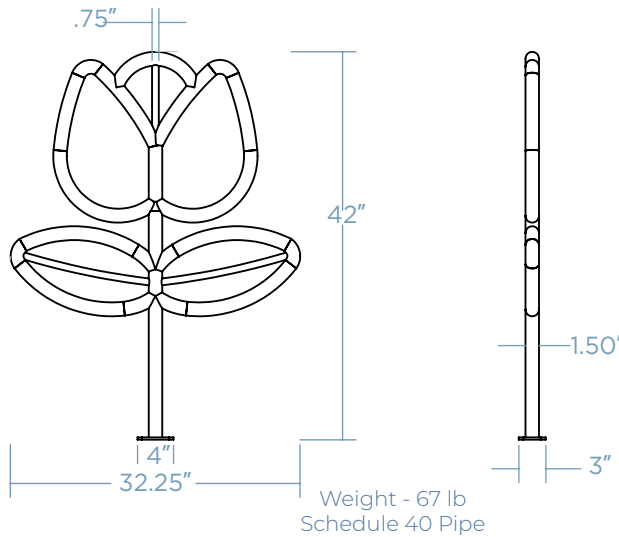

TULIP BIKE RACK

Pedal into a garden of style with our Tulip Bike Rack – a graceful fusion of floral charm and functionality designed to securely hold two bikes. Inspired by the elegant form of a tulip, it brings a touch of natural beauty to any outdoor space. Crafted from durable materials, it stands as a sturdy and eye-catching fixture in parks, gardens, or urban landscapes. Make a statement about your love for cycling and the beauty of spring with the Tulip Bike Rack – where practicality meets the elegance of blooming petals.

 x 2 COST \$\$\$\$

DIMENSIONS

MOUNTING OPTIONS

SURFACE MOUNT

IN GROUND

FINISH OPTIONS

POWDER COAT

GALVANIZED STEEL