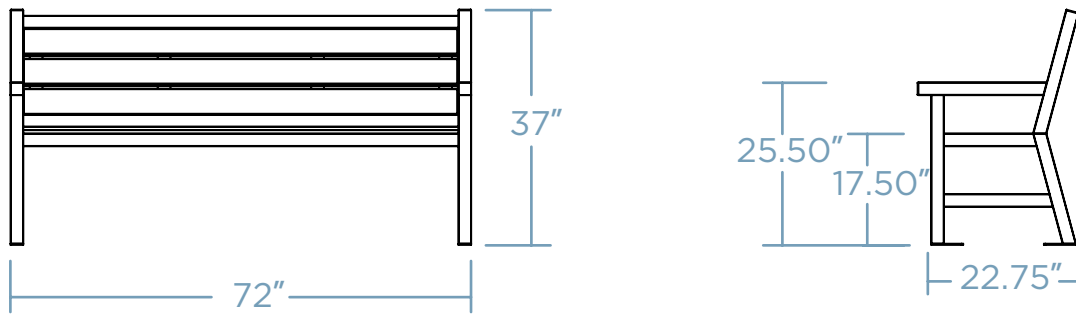

TRAINSTOP BENCH

Introducing Parkitect's Trainstop Bench—a blend of durability and style designed for transit spaces. Ideal for train stops, this bench combines modern aesthetics with robust construction, providing commuters with a comfortable and sleek seating solution. Elevate transit spaces with Parkitect's Trainstop Bench—where durability meets design for a seamless journey.

COST \$\$\$\$

DIMENSIONS

Weight - 150 lb
12 Gauge Steel
Recycled Consumer Plastic

LENGTH OPTIONS

48 INCHES / 4 FEET

72 INCHES / 6 FEET

96 INCHES / 8 FEET

MATERIAL OPTIONS