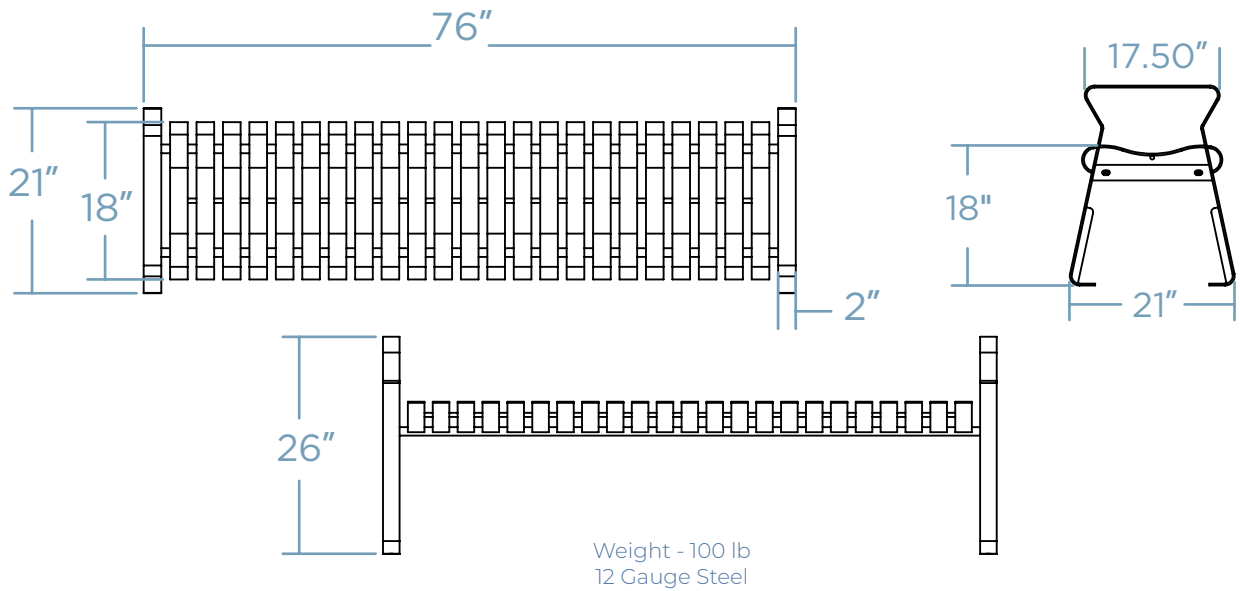

# SWAY BENCH

Introducing Parkitect's Sway Seat Bench—a contemporary and comfortable seating solution designed for modern outdoor spaces. With its innovative sway seat design, this bench adds a dynamic element to parks, gardens, and public areas. Crafted with precision by Parkitect, the Sway Seat Bench combines style with functionality, providing a unique and enjoyable experience for users. Elevate your outdoor setting with this modern bench—where comfort meets innovation for a chic and relaxing atmosphere.

## DIMENSIONS

## LENGTH OPTIONS

48 INCHES / 4 FEET

72 INCHES / 6 FEET

96 INCHES / 8 FEET