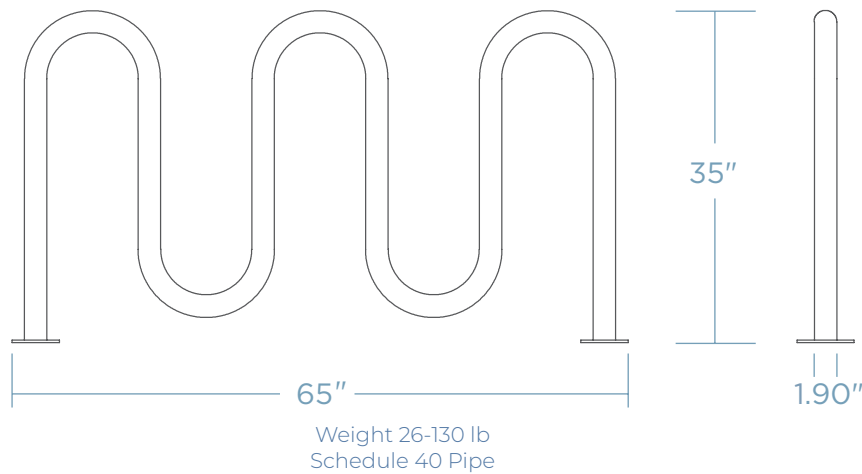

SONIC WAVE 7 BIKE RACK

Elevate your bike parking experience with the Sonic Wave Bike Rack. Its sleek design and robust security features have made it a preferred choice for schools and communities. Whether used in single-sided or double-sided configurations, this rack, with its thick pipe construction, ensures durability. Secure your bike with ease using a u-style bike lock to protect one wheel and frame.

 x 7 COST \$\$\$\$

DIMENSIONS

TUBE OPTIONS

STANDARD 1.9"

PRO 2.3/8" *

MOUNTING OPTIONS

SURFACE MOUNT

IN GROUND