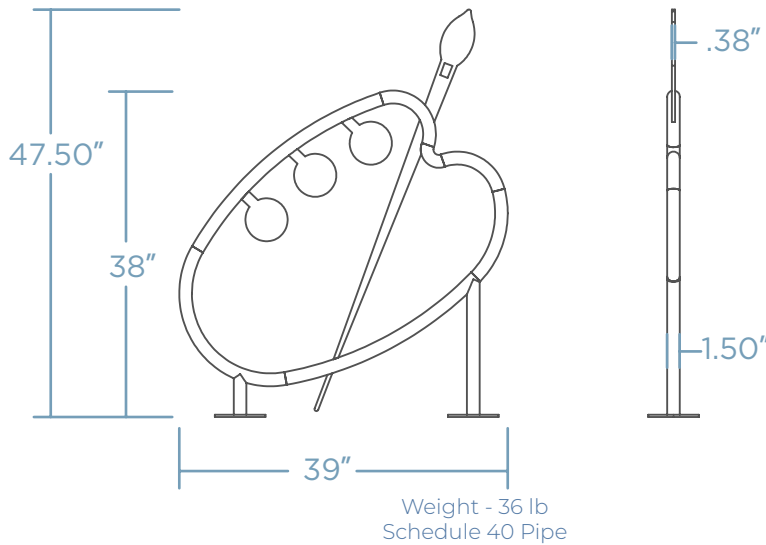

DIMENSIONS

MOUNTING OPTIONS

☐ SURFACE MOUNT

☐ IN GROUND

FINISH OPTIONS

☐ POWDER COAT

☐ GALVANIZED STEEL

☐ THERMOPLASTIC*

* will incur additional cost

QUANTITY _____

CUSTOMER _____

COLOR _____

PROJECT _____

DATE _____

APPROVED BY _____