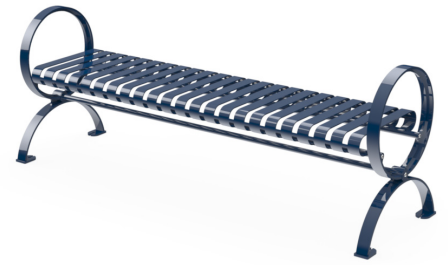

OMEGA BACKLESS STRAP BENCH

Introducing Parkitect's Omega Strap Backless Bench—a sleek and versatile seating solution for modern outdoor spaces. With its distinctive strap detailing and backless design, this bench offers a contemporary touch to parks, gardens, and public areas. Meticulously crafted by Parkitect, the Omega Strap Backless Bench combines style with durability, creating a minimalist yet inviting atmosphere. Enhance your outdoor setting with this modern bench—where sleek design meets exceptional functionality for a chic and comfortable experience.

x 2 COST \$\$\$\$

DIMENSIONS

Weight - 150 lb
12 Gauge Steel

LENGTH OPTIONS

48 INCHES / 4 FEET

72 INCHES / 6 FEET

96 INCHES / 8 FEET

FINISH OPTIONS