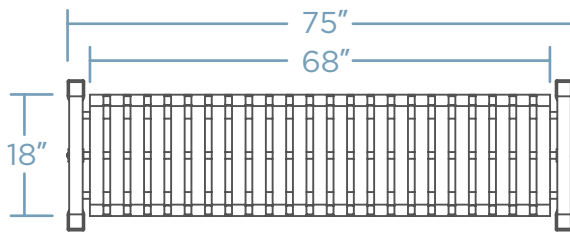

OMEGA BACKLESS STRAP BENCH

Introducing Parkitect's Omega Strap Backless Bench—a sleek and versatile seating solution for modern outdoor spaces. With its distinctive strap detailing and backless design, this bench offers a contemporary touch to parks, gardens, and public areas. Meticulously crafted by Parkitect, the Omega Strap Backless Bench combines style with durability, creating a minimalist yet inviting atmosphere. Enhance your outdoor setting with this modern bench—where sleek design meets exceptional functionality for a chic and comfortable experience.

x 2 COST \$\$\$\$

DIMENSIONS

Weight - 150 lb
12 Gauge Steel

LENGTH OPTIONS

48 INCHES / 4 FEET

72 INCHES / 6 FEET

96 INCHES / 8 FEET

FINISH OPTIONS