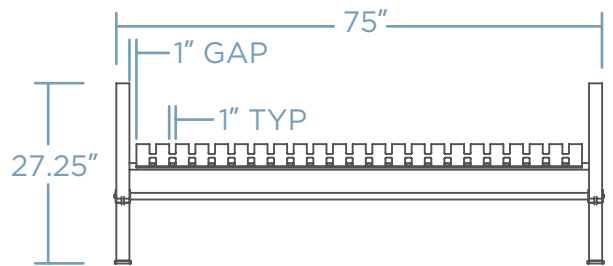

OMEGA BACKLESS STRAP BENCH

Introducing Parkitect's Omega Strap Backless Bench—a sleek and versatile seating solution for modern outdoor spaces. With its distinctive strap detailing and backless design, this bench offers a contemporary touch to parks, gardens, and public areas. Meticulously crafted by Parkitect, the Omega Strap Backless Bench combines style with durability, creating a minimalist yet inviting atmosphere. Enhance your outdoor setting with this modern bench—where sleek design meets exceptional functionality for a chic and comfortable experience.

x 2 COST \$\$\$\$

DIMENSIONS

Weight - 150 lb
12 Gauge Steel

LENGTH OPTIONS

48 INCHES / 4 FEET

72 INCHES / 6 FEET

96 INCHES / 8 FEET

FINISH OPTIONS