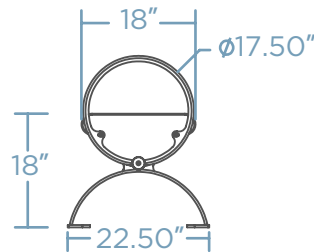

x 2 COST \$\$\$\$

DIMENSIONS

Weight - 150 lb
12 Gauge Steel

LENGTH OPTIONS

48 INCHES / 4 FEET

72 INCHES / 6 FEET

96 INCHES / 8 FEET

FINISH OPTIONS