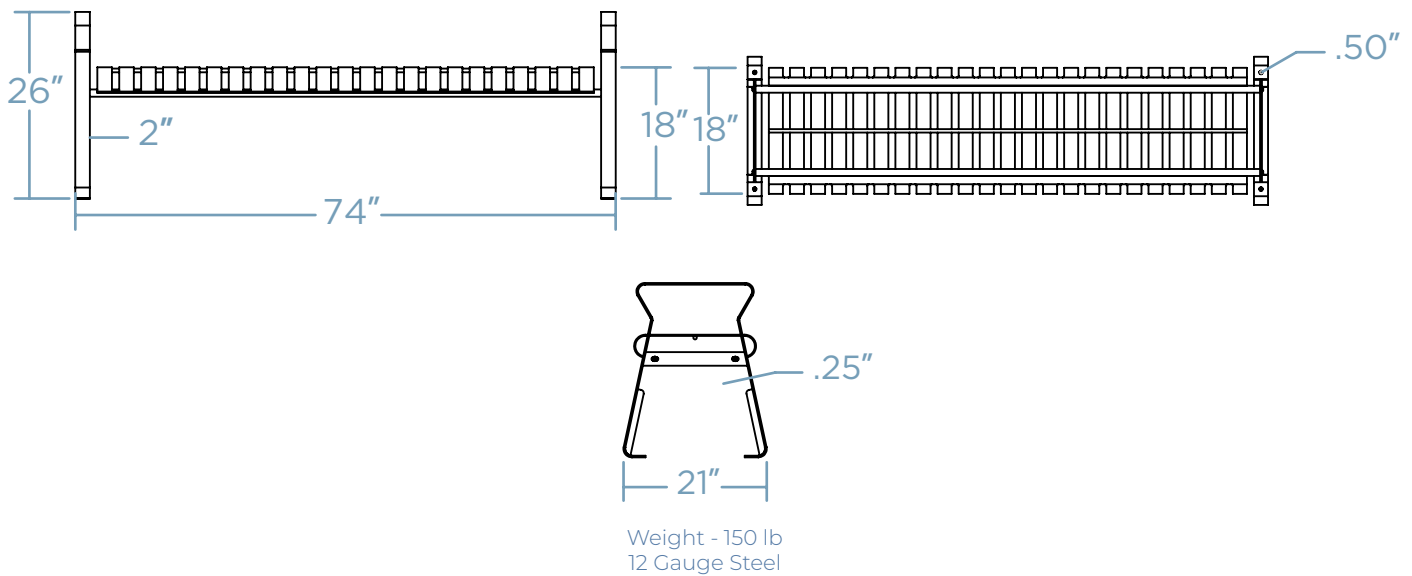

# OLD TOWN BACKLESS BENCH

Introducing Parkitect's Olde Town Backless Formed Strap Bench—a distinctive seating option that seamlessly marries classic charm with modern design elements. The backless silhouette and carefully formed strap detailing make this bench a unique and versatile addition to parks, historic areas, and contemporary outdoor spaces. Crafted with meticulous attention by Parkitect, the Olde Town Backless Formed Strap Bench combines enduring style with a touch of nostalgia. Elevate the character of your outdoor setting with this bench—where classic design meets contemporary flair for a welcoming and timeless ambiance.

## DIMENSIONS

## LENGTH OPTIONS

48 INCHES / 4 FEET

72 INCHES / 6 FEET

96 INCHES / 8 FEET