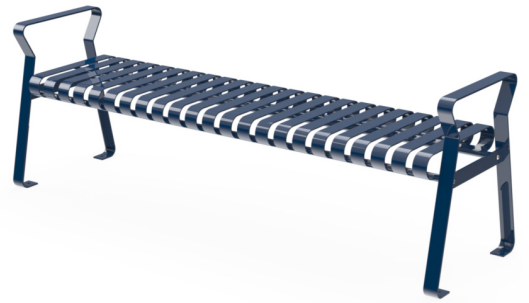

# OLD TOWN BACKLESS BENCH

Introducing Parkitect's Olde Town Backless Formed Strap Bench—a distinctive seating option that seamlessly marries classic charm with modern design elements. The backless silhouette and carefully formed strap detailing make this bench a unique and versatile addition to parks, historic areas, and contemporary outdoor spaces. Crafted with meticulous attention by Parkitect, the Olde Town Backless Formed Strap Bench combines enduring style with a touch of nostalgia. Elevate the character of your outdoor setting with this bench—where classic design meets contemporary flair for a welcoming and timeless ambiance.

## LENGTH OPTIONS

48 INCHES / 4 FEET

72 INCHES / 6 FEET

96 INCHES / 8 FEET