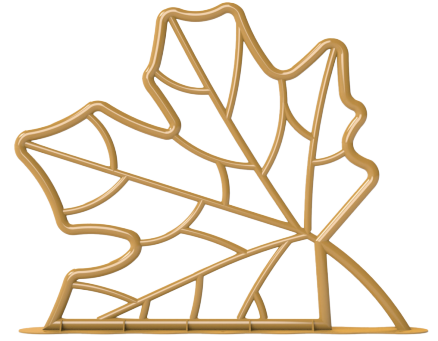

LEAF BIKE RACK

Bring the beauty of nature to your bike storage with our Leaf Bike Rack – a graceful blend of organic elegance and functionality designed to securely hold two bikes. Inspired by the delicate form of a leaf, it adds a touch of natural charm to any outdoor space. Crafted from durable materials, it stands as a sturdy and eye-catching fixture in parks, gardens, or eco-friendly areas. Make a statement about your love for cycling and environmental appreciation with the Leaf Bike Rack – where practicality meets the beauty of nature.