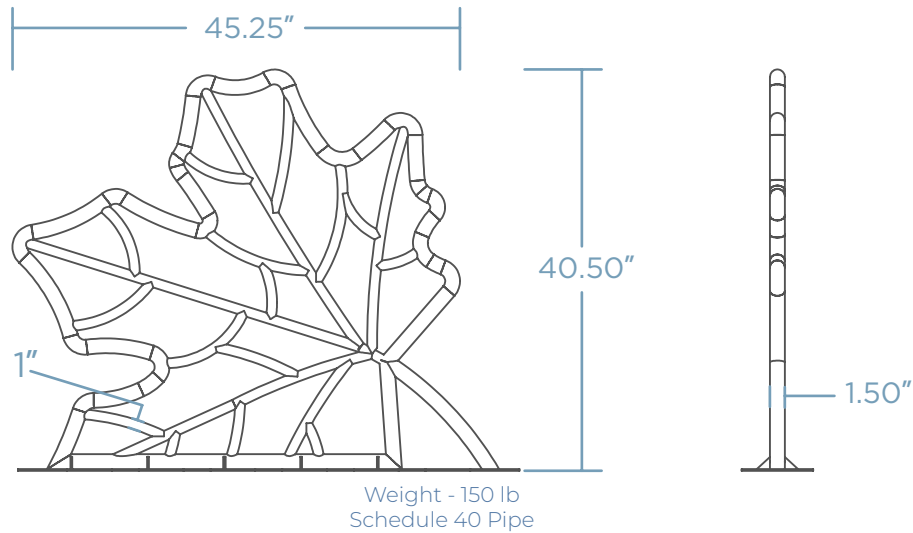

LEAF BIKE RACK

Bring the beauty of nature to your bike storage with our Leaf Bike Rack – a graceful blend of organic elegance and functionality designed to securely hold two bikes. Inspired by the delicate form of a leaf, it adds a touch of natural charm to any outdoor space. Crafted from durable materials, it stands as a sturdy and eye-catching fixture in parks, gardens, or eco-friendly areas. Make a statement about your love for cycling and environmental appreciation with the Leaf Bike Rack – where practicality meets the beauty of nature.

 x2 COST \$\$\$\$

DIMENSIONS

MOUNTING OPTIONS

SURFACE MOUNT

FINISH OPTIONS

POWDER COAT GALVANIZED STEEL THERMOPLASTIC*

* will incur additional cost

QUANTITY _____