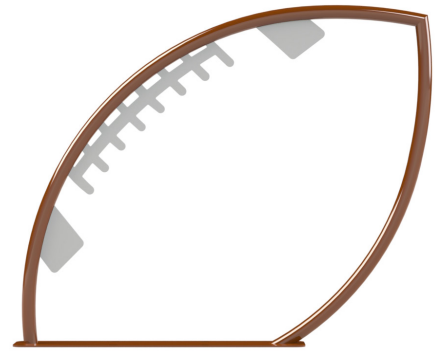

# FOOTBALL BIKE RACK

Introducing our Football-Shaped Bike Rack: where sports fandom meets functional design! Crafted with the iconic football shape, this rack scores big on durability, ease of installation, and space-saving storage. Whether in parks, schools, or sports facilities, it adds a playful touch while securely storing bikes. Elevate your outdoor spaces with this winning addition!

## DIMENSIONS