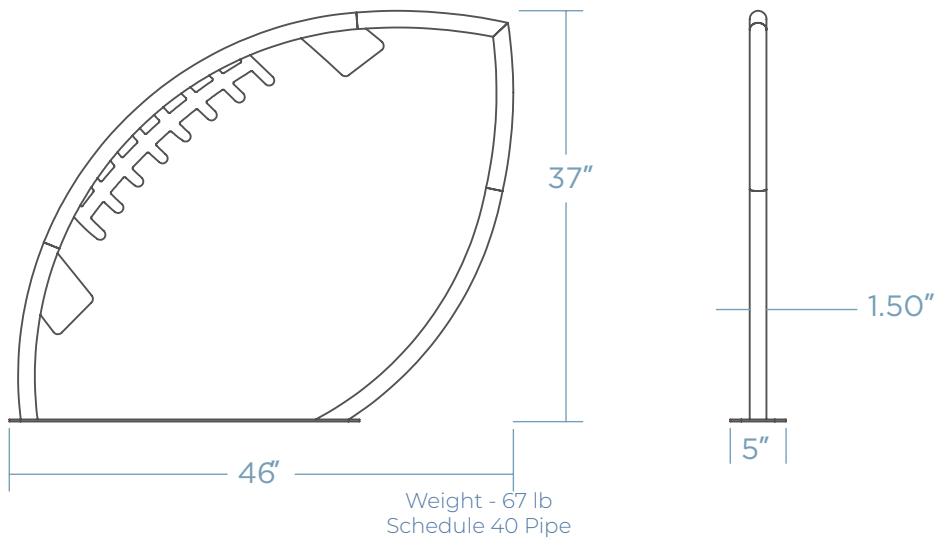

# FOOTBALL BIKE RACK

Introducing our Football-Shaped Bike Rack: where sports fandom meets functional design! Crafted with the iconic football shape, this rack scores big on durability, ease of installation, and space-saving storage. Whether in parks, schools, or sports facilities, it adds a playful touch while securely storing bikes. Elevate your outdoor spaces with this winning addition!

## DIMENSIONS