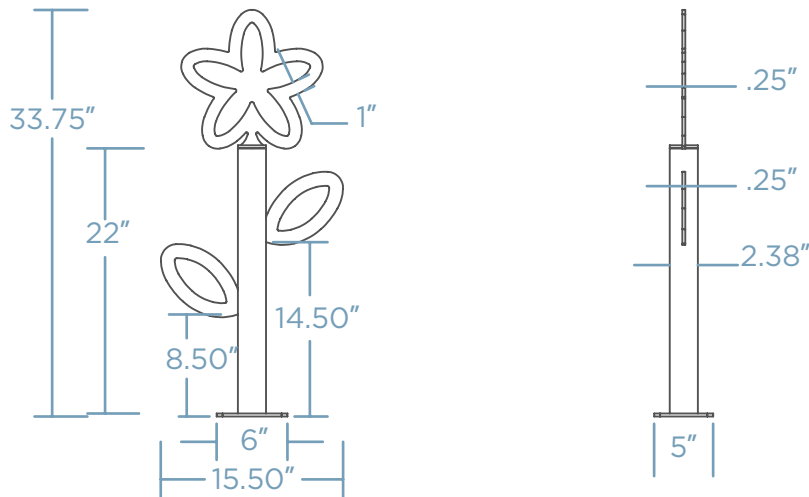

FLOWER BIKE RACK

Blossom into stylish bike storage with our Flower Bike Rack – a charming blend of natural beauty and functionality designed to securely hold two bikes. Inspired by the delicate petals of a flower, it adds a touch of floral elegance to any outdoor space. Crafted from durable materials, it stands as a sturdy and eye-catching fixture in parks, gardens, or urban landscapes. Make a statement about your love for cycling and nature with the Flower Bike Rack – where practicality meets the beauty of blooming petals.

 x 2 COST \$\$\$\$

DIMENSIONS

Weight - 67 lb
Schedule 40 Pipe

MOUNTING OPTIONS

SURFACE MOUNT

IN GROUND

FINISH OPTIONS

POWDER COAT