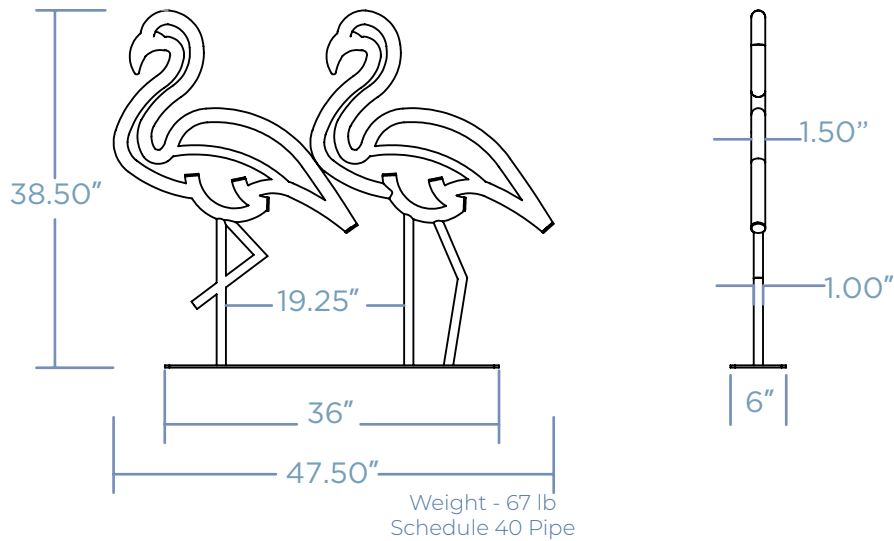

# FLAMINGO BIKE RACK

Elevate your bike storage with a touch of tropical flair using our Flamingo Bike Rack – a whimsical fusion of style and functionality designed to securely hold two bikes. Inspired by the graceful form of a flamingo, it adds a splash of color and charm to any outdoor space. Crafted from durable materials, it stands as a sturdy and eye-catching fixture in parks, gardens, or beachside paths. Make a statement about your love for cycling and vibrant aesthetics with the Flamingo Bike Rack – where practicality meets playful elegance.

 x 2 COST \$\$\$\$

## DIMENSIONS