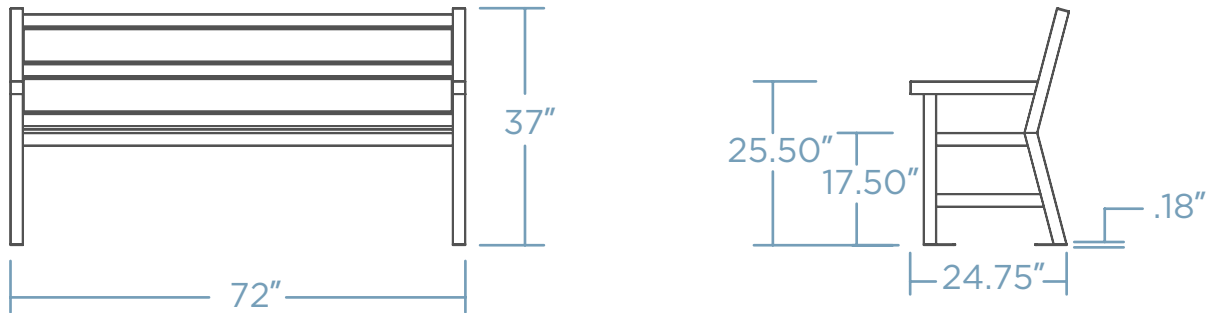

COST \$\$\$\$

DIMENSIONS

Weight - 150 lb
12 Gauge Steel
Recycled Consumer Plastic

LENGTH OPTIONS

48 INCHES / 4 FEET

72 INCHES / 6 FEET

96 INCHES / 8 FEET

MATERIAL OPTIONS