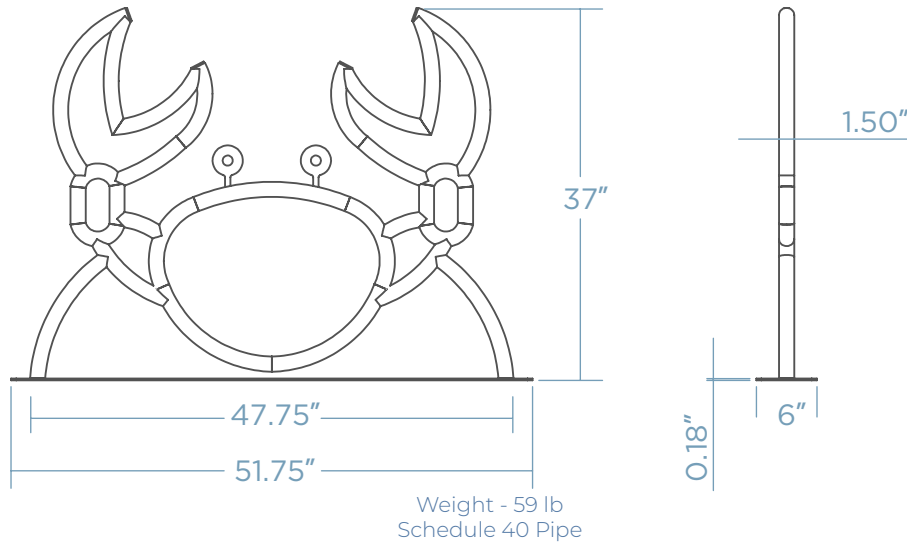

# CRAB BIKE RACK

Add a pinch of seaside charm to your bike storage solution with our Crab Bike Rack – a delightful blend of coastal whimsy and functionality designed to securely hold two bikes. Crafted in the playful shape of a crab, it brings a touch of beachside character to any outdoor space. Constructed from durable materials, it stands as a sturdy and eye-catching fixture in coastal areas, boardwalks, or beachfront trails. Make a statement about your love for cycling and coastal living with the Crab Bike Rack – where practicality meets crustacean creativity.

 x 2 COST \$\$\$\$

## DIMENSIONS