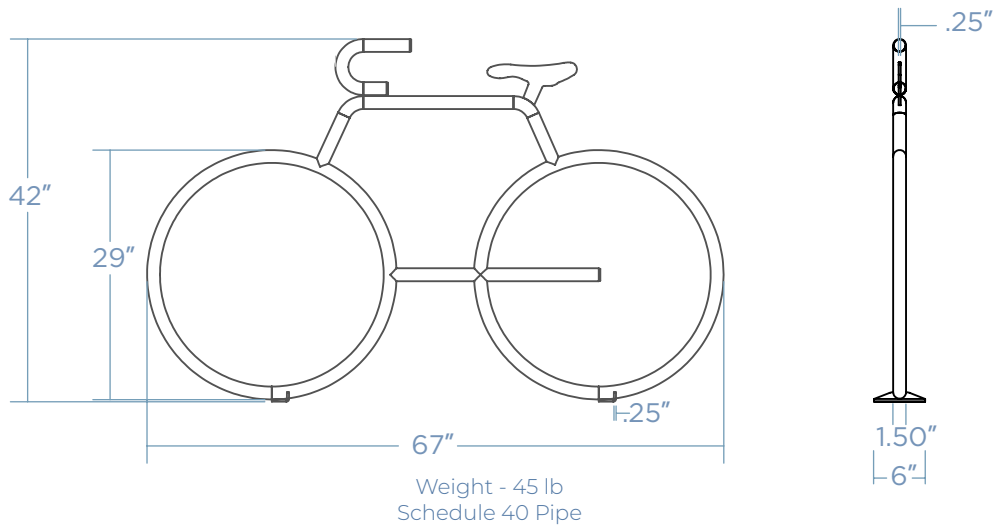

DIMENSIONS

MOUNTING OPTIONS

☐ SURFACE MOUNT

FINISH OPTIONS

☐ POWDER COAT   ☐ GALVANIZED STEEL   ☐ THERMOPLASTIC*

* will incur additional cost

QUANTITY _____ CUSTOMER _____
COLOR _____ PROJECT _____
DATE _____ APPROVED BY _____