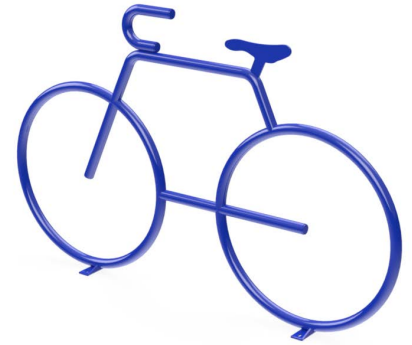

BIKE BIKE RACK

Meet the Bicycle Bike Rack – a vibrant blend of style and functionality designed to secure two bikes with flair. Shaped like an oversized bicycle, it turns bike parking into a playful statement. Crafted from durable materials, it's a reliable and eye-catching addition to urban spaces, parks, or trendy offices. Make a bold statement for sustainability and active living with the Bicycle Bike Rack – where form meets function in the world of bike storage.