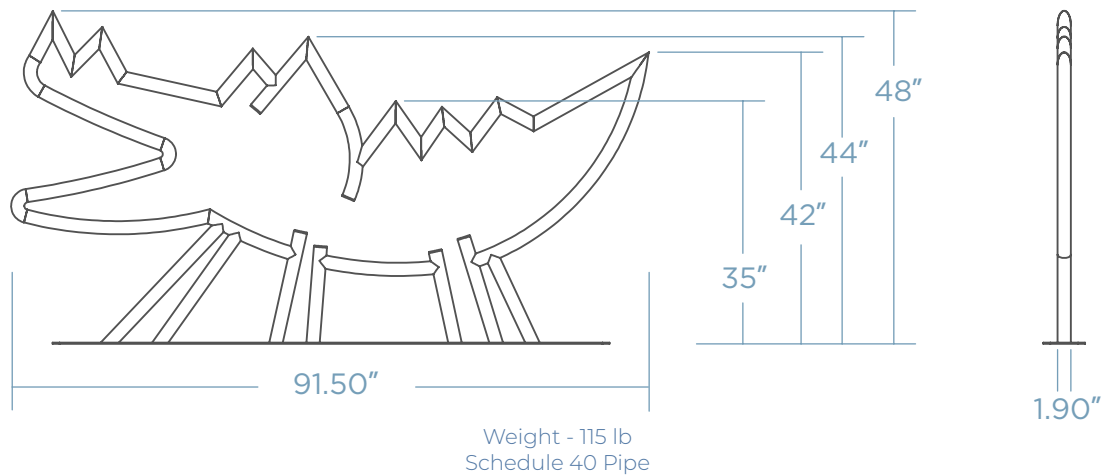

ALLIGATOR BIKE RACK

Unleash a touch of wild charm with our Alligator Bike Rack – a daring blend of nature-inspired design and functionality engineered to securely hold two bikes. Mimicking the fierce silhouette of an alligator, it adds an adventurous edge to any outdoor space. Crafted from durable materials, it stands as a sturdy and eye-catching fixture in parks, trails, or nature reserves. Make a statement about your love for cycling and untamed beauty with the Alligator Bike Rack – where practicality meets reptilian allure.

 x 5 COST \$\$\$\$

DIMENSIONS

MOUNTING OPTIONS

SURFACE MOUNT

IN GROUND

FINISH OPTIONS

POWDER COAT

GALVANIZED STEEL