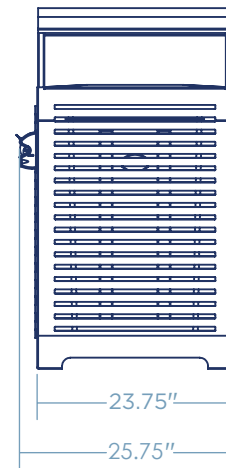

# LINEAR TAPER RECEPTACLE

A sleek and modern waste solution designed to harmonize with contemporary environments. The horizontal lines of this receptacle create a visually dynamic profile, while the tapered base adds an element of sophistication. Crafted from durable metal, the LinearTaper Metal Receptacle is an elegant addition to any urban setting, offering both form and function for efficient waste disposal.

## DIMENSIONS

Weight - 100 lb  
11 Gauge Steel