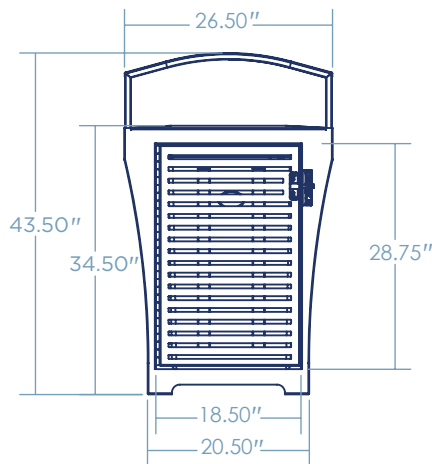

# LINEAR TAPER RECEPTACLE

A sleek and modern waste solution designed to harmonize with contemporary environments. The horizontal lines of this receptacle create a visually dynamic profile, while the tapered base adds an element of sophistication. Crafted from durable metal, the LinearTaper Metal Receptacle is an elegant addition to any urban setting, offering both form and function for efficient waste disposal.

## DIMENSIONS

Weight - 100 lb  
11 Gauge Steel