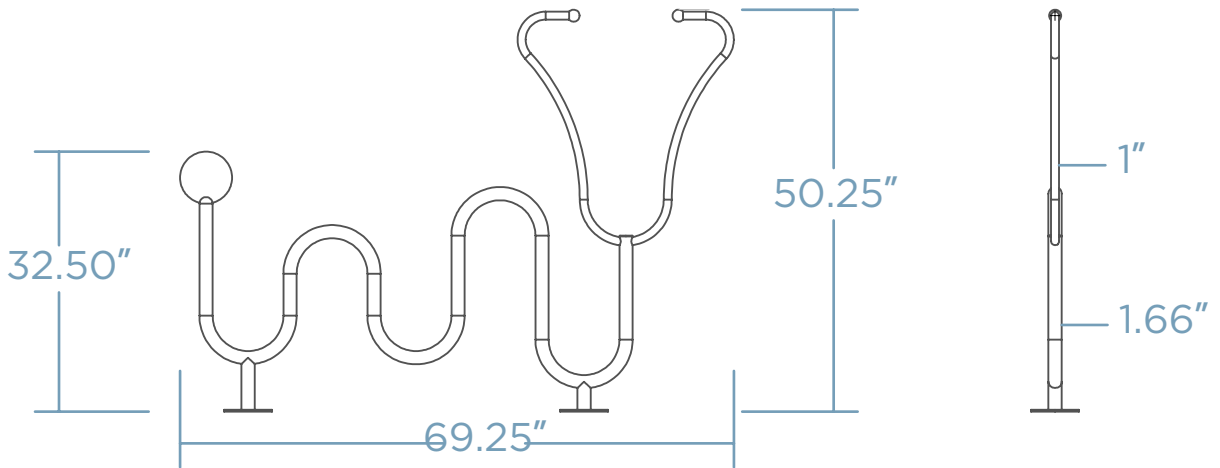

STETHOSCOPE BIKE RACK

Merge health and wellness with our Stethoscope Bike Rack – a unique blend of medical inspiration and practicality designed to securely hold two bikes. Modeled after the iconic medical tool, it brings a touch of healthcare charm to any outdoor space. Crafted from durable materials, it stands as a sturdy and eye-catching fixture in medical facilities, fitness centers, or health-conscious communities. Make a statement about your commitment to well-being and sustainable transportation with the Stethoscope Bike Rack – where practicality meets the heartbeat of healthy living.

 x 2 COST \$\$\$\$

DIMENSIONS

Weight - 118 lb
Schedule 40 Pipe

MOUNTING OPTIONS

SURFACE MOUNT

FINISH OPTIONS

POWDER COAT GALVANIZED STEEL THERMOPLASTIC*

* will incur additional cost