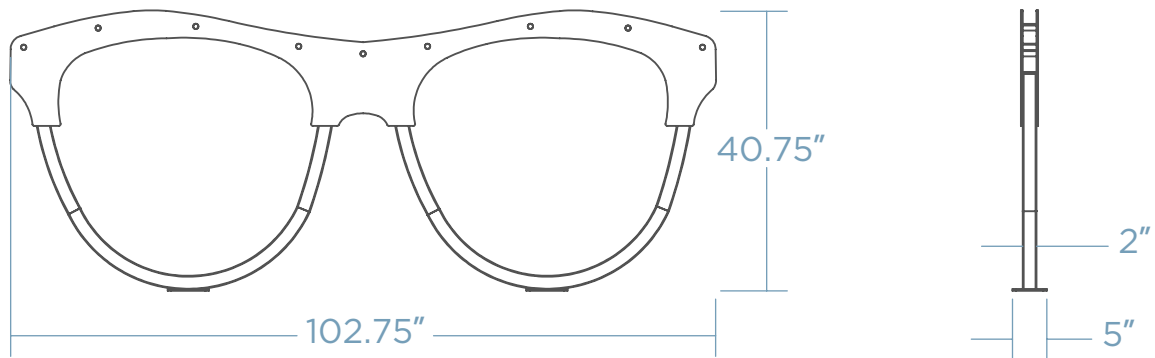

WIDE-RIM GLASSES BIKE RACK

Elevate your bike storage with a touch of intellectual flair using our Wide Rimmed Glasses Bike Rack – a stylish fusion of sophistication and practicality designed to securely hold two bikes. Inspired by the iconic accessory, it adds a hint of scholarly charm to any outdoor space. Crafted from durable materials, it stands as a sturdy and eye-catching fixture in academic campuses, libraries, or intellectual hubs. Make a statement about your love for cycling and intellectual pursuits with the Wide Rimmed Glasses Bike Rack – where practicality meets scholarly style.

 x 2 COST \$\$\$\$

DIMENSIONS

Weight - 143 lb
Schedule 40 Pipe

MOUNTING OPTIONS

SURFACE MOUNT

FINISH OPTIONS

POWDER COAT GALVANIZED STEEL THERMOPLASTIC*

* will incur additional cost