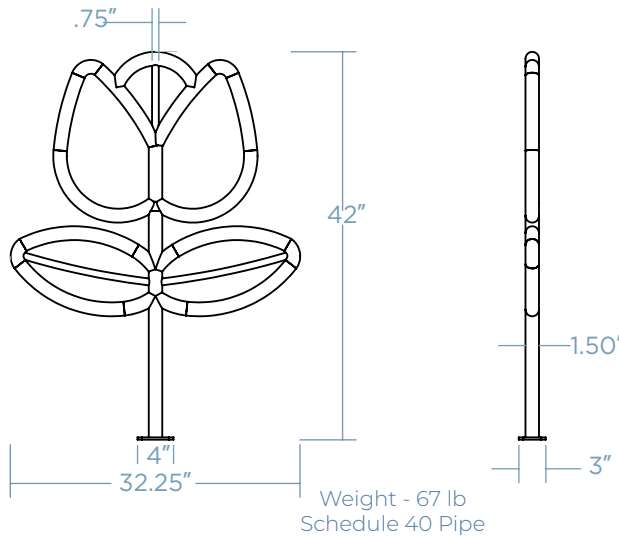

TULIP BIKE RACK

Pedal into a garden of style with our Tulip Bike Rack – a graceful fusion of floral charm and functionality designed to securely hold two bikes. Inspired by the elegant form of a tulip, it brings a touch of natural beauty to any outdoor space. Crafted from durable materials, it stands as a sturdy and eye-catching fixture in parks, gardens, or urban landscapes. Make a statement about your love for cycling and the beauty of spring with the Tulip Bike Rack – where practicality meets the elegance of blooming petals.

 x 2 COST \$\$\$\$

DIMENSIONS

MOUNTING OPTIONS

SURFACE MOUNT

FINISH OPTIONS

POWDER COAT GALVANIZED STEEL THERMOPLASTIC*

* will incur additional cost

QUANTITY _____ CUSTOMER _____
COLOR _____ PROJECT _____
DATE _____ APPROVED BY _____