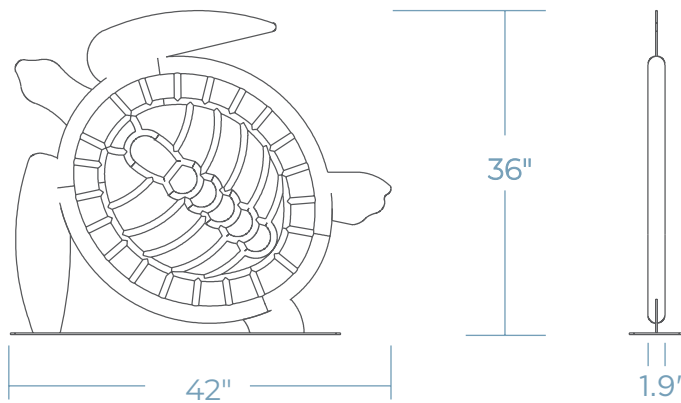

SEA TURTLE BIKE RACK

Embrace coastal vibes and practicality with our Sea Turtle Bike Rack – a whimsical nod to oceanic beauty designed to securely hold two bikes. Crafted in the graceful form of a sea turtle, it brings a touch of marine charm to any outdoor setting. Constructed from durable materials, it stands as a reliable and eye-catching fixture in beachfront areas, coastal communities, or seaside trails. Make a statement about your love for cycling and ocean conservation with the Sea Turtle Bike Rack – where functionality meets aquatic elegance.

 x 4 COST \$\$\$\$

DIMENSIONS

Weight - 75 lb
Schedule 40 Pipe

MOUNTING OPTIONS

SURFACE MOUNT

IN GROUND

FINISH OPTIONS

POWDER COAT