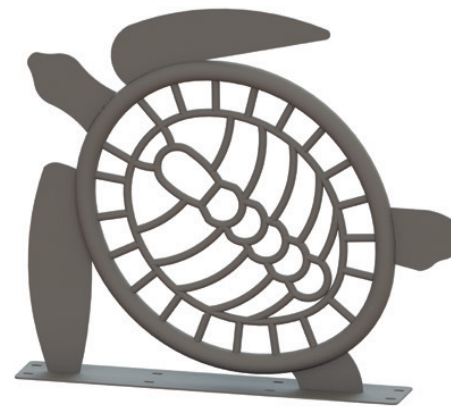

SEA TURTLE BIKE RACK

Embrace coastal vibes and practicality with our Sea Turtle Bike Rack – a whimsical nod to oceanic beauty designed to securely hold two bikes. Crafted in the graceful form of a sea turtle, it brings a touch of marine charm to any outdoor setting. Constructed from durable materials, it stands as a reliable and eye-catching fixture in beachfront areas, coastal communities, or seaside trails. Make a statement about your love for cycling and ocean conservation with the Sea Turtle Bike Rack – where functionality meets aquatic elegance.

 x 4 COST \$\$\$\$

DIMENSIONS

Weight - 75 lb
Schedule 40 Pipe

MOUNTING OPTIONS

SURFACE MOUNT

IN GROUND

FINISH OPTIONS

POWDER COAT