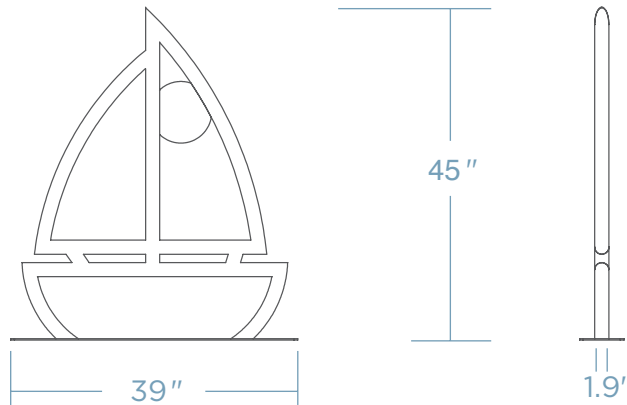

SAILBOAT BIKE RACK

Set sail for stylish bike storage with our Sailboat Shaped Bike Rack – a nautical-inspired fusion of elegance and functionality designed to securely hold two bikes. Resembling the majestic silhouette of a sailboat, it brings a touch of maritime charm to bike parking. Crafted from durable materials, it stands as a sturdy and eye-catching fixture in waterfront areas, parks, or coastal communities. Make a statement about your love for cycling and the sea with the Sailboat Shaped Bike Rack – where form meets function with a dash of seaside allure.

 x 2 COST \$\$\$\$

DIMENSIONS

Weight - 88 lb
Schedule 40 Pipe

MOUNTING OPTIONS

SURFACE MOUNT

IN GROUND

FINISH OPTIONS

POWDER COAT