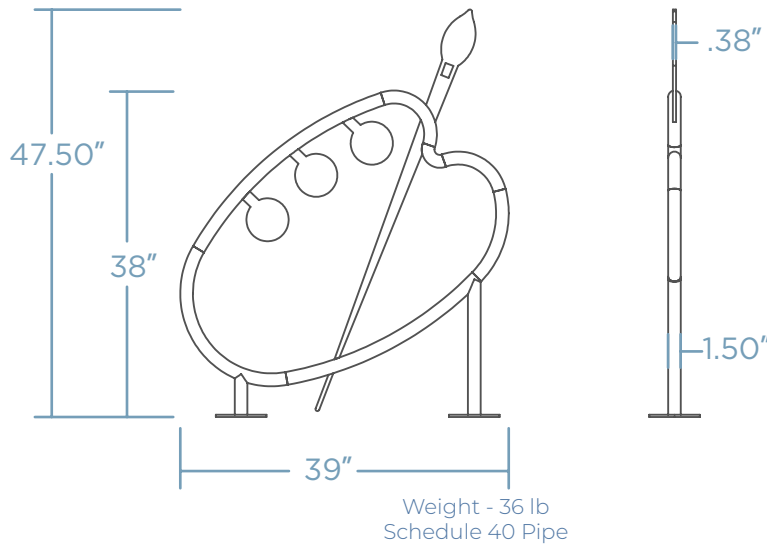

PAINT PALETTE BIKE RACK

Unleash your creativity with our Paint Palette Bike Rack – a vibrant fusion of artistic expression and practicality designed to securely hold two bikes. Inspired by the colorful palette of a painter, it adds a splash of artistic charm to any outdoor space. Crafted from durable materials, it stands as a sturdy and eye-catching fixture in parks, art districts, or creative hubs. Make a statement about your love for cycling and the arts with the Paint Palette Bike Rack – where practicality meets the palette of possibilities.

 x 2 COST \$\$\$\$

DIMENSIONS

MOUNTING OPTIONS

SURFACE MOUNT

FINISH OPTIONS

POWDER COAT

GALVANIZED STEEL

THERMOPLASTIC*