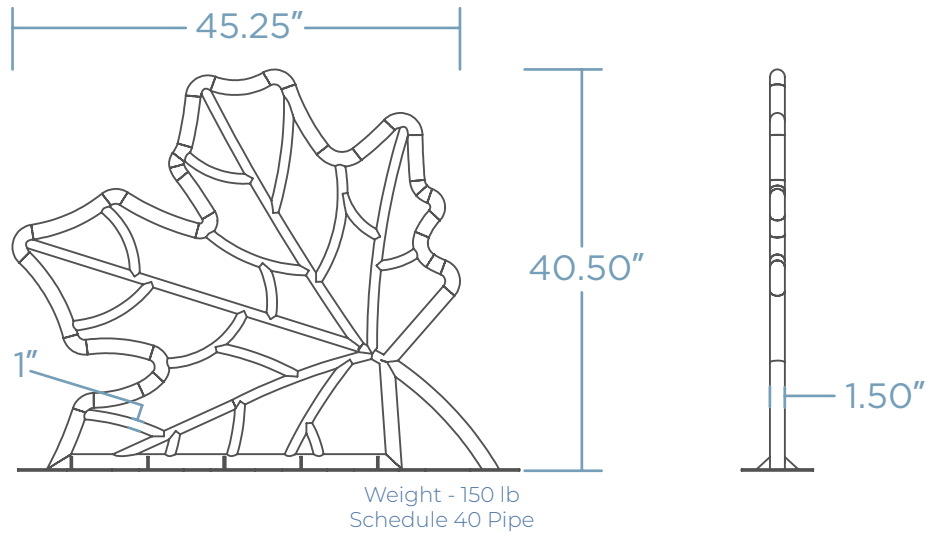

# LEAF BIKE RACK

Bring the beauty of nature to your bike storage with our Leaf Bike Rack – a graceful blend of organic elegance and functionality designed to securely hold two bikes. Inspired by the delicate form of a leaf, it adds a touch of natural charm to any outdoor space. Crafted from durable materials, it stands as a sturdy and eye-catching fixture in parks, gardens, or eco-friendly areas. Make a statement about your love for cycling and environmental appreciation with the Leaf Bike Rack – where practicality meets the beauty of nature.

## DIMENSIONS