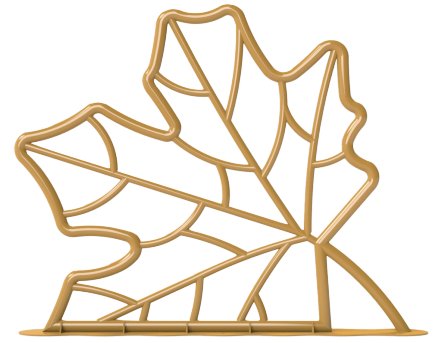

# LEAF BIKE RACK

Bring the beauty of nature to your bike storage with our Leaf Bike Rack – a graceful blend of organic elegance and functionality designed to securely hold two bikes. Inspired by the delicate form of a leaf, it adds a touch of natural charm to any outdoor space. Crafted from durable materials, it stands as a sturdy and eye-catching fixture in parks, gardens, or eco-friendly areas. Make a statement about your love for cycling and environmental appreciation with the Leaf Bike Rack – where practicality meets the beauty of nature.