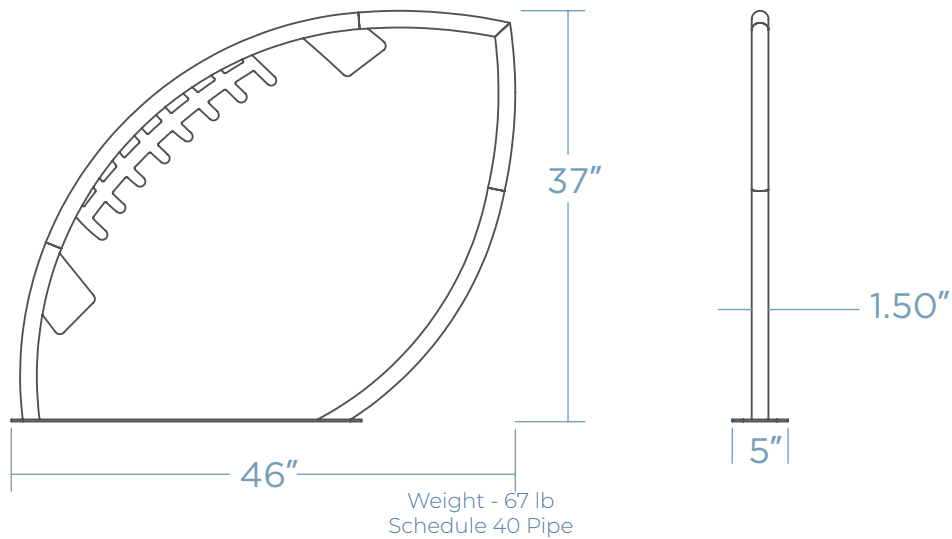

# FOOTBALL BIKE RACK

Introducing our Football-Shaped Bike Rack: where sports fandom meets functional design! Crafted with the iconic football shape, this rack scores big on durability, ease of installation, and space-saving storage. Whether in parks, schools, or sports facilities, it adds a playful touch while securely storing bikes. Elevate your outdoor spaces with this winning addition!

## DIMENSIONS