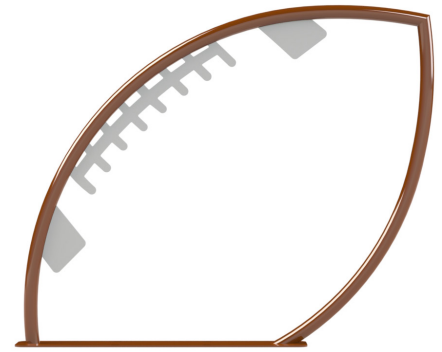

# FOOTBALL BIKE RACK

Introducing our Football-Shaped Bike Rack: where sports fandom meets functional design! Crafted with the iconic football shape, this rack scores big on durability, ease of installation, and space-saving storage. Whether in parks, schools, or sports facilities, it adds a playful touch while securely storing bikes. Elevate your outdoor spaces with this winning addition!

## DIMENSIONS