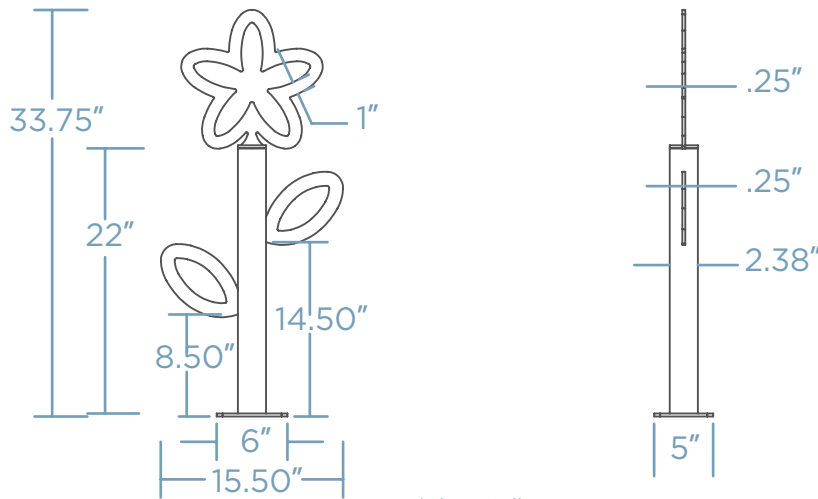

FLOWER BIKE RACK

Blossom into stylish bike storage with our Flower Bike Rack – a charming blend of natural beauty and functionality designed to securely hold two bikes. Inspired by the delicate petals of a flower, it adds a touch of floral elegance to any outdoor space. Crafted from durable materials, it stands as a sturdy and eye-catching fixture in parks, gardens, or urban landscapes. Make a statement about your love for cycling and nature with the Flower Bike Rack – where practicality meets the beauty of blooming petals.

 x 2 COST \$\$\$\$

DIMENSIONS

Weight - 67 lb
Schedule 40 Pipe

MOUNTING OPTIONS

SURFACE MOUNT

FINISH OPTIONS

POWDER COAT GALVANIZED STEEL THERMOPLASTIC*

* will incur additional cost