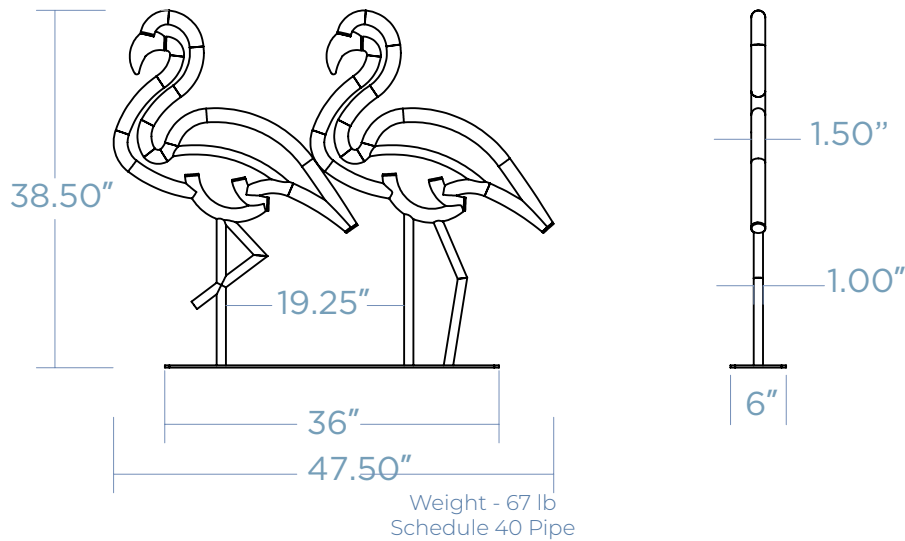

# FLAMINGO BIKE RACK

Elevate your bike storage with a touch of tropical flair using our Flamingo Bike Rack – a whimsical fusion of style and functionality designed to securely hold two bikes. Inspired by the graceful form of a flamingo, it adds a splash of color and charm to any outdoor space. Crafted from durable materials, it stands as a sturdy and eye-catching fixture in parks, gardens, or beachside paths. Make a statement about your love for cycling and vibrant aesthetics with the Flamingo Bike Rack – where practicality meets playful elegance.

 x 2 COST \$\$\$\$

## DIMENSIONS