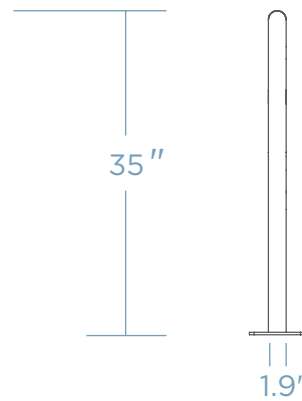

 x 2 COST \$\$\$\$

DIMENSIONS

Weight - 175 lb
Schedule 40 Pipe

MOUNTING OPTIONS

SURFACE MOUNT

IN GROUND

FINISH OPTIONS

POWDER COAT