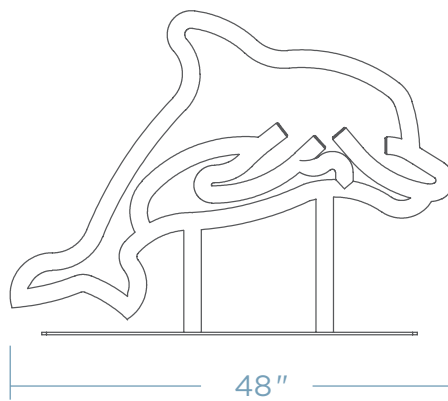

DOLPHIN BIKE RACK

Dive into unique bike storage with our Dolphin Bike Rack – a delightful fusion of coastal charm and functionality designed to securely hold two bikes. Crafted in the graceful form of a leaping dolphin, it adds a touch of marine magic to any outdoor setting. Constructed from durable materials, it stands as a reliable and eye-catching fixture in beachfront areas, parks, or waterfront promenades. Make a splash with your love for cycling and oceanic beauty with the Dolphin Bike Rack – where practicality meets playful elegance.

 x 2 COST \$\$\$\$

DIMENSIONS

Weight - 175 lb
Schedule 40 Pipe

MOUNTING OPTIONS

SURFACE MOUNT

IN GROUND

FINISH OPTIONS

POWDER COAT