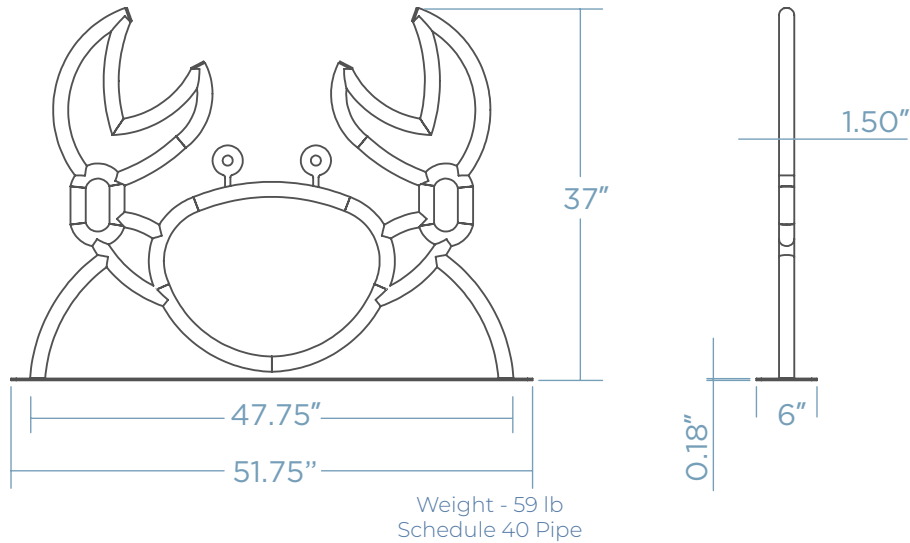

DIMENSIONS

MOUNTING OPTIONS

☐ SURFACE MOUNT

FINISH OPTIONS

☐ POWDER COAT   ☐ GALVANIZED STEEL   ☐ THERMOPLASTIC*

* will incur additional cost

QUANTITY _____ **CUSTOMER** _____
COLOR _____ **PROJECT** _____
DATE _____ **APPROVED BY** _____