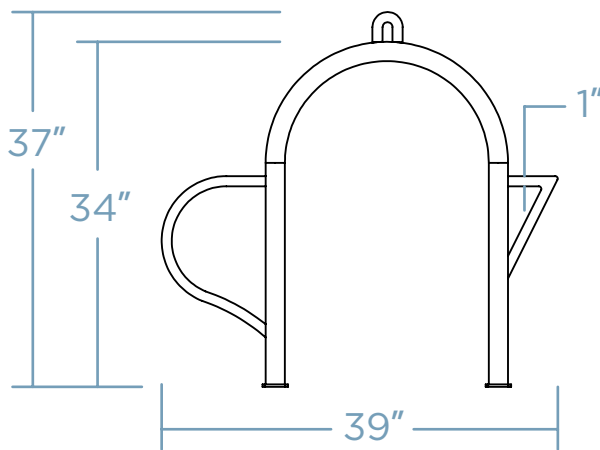

# COFFEE POT BIKE RACK

Brew up some style and functionality with our Coffee Pot Bike Rack – a charming blend of java-inspired design and practicality designed to securely hold two bikes. Inspired by the iconic kitchen essential, it adds a touch of caffeinated charm to any outdoor space. Crafted from durable materials, it stands as a sturdy and eye-catching fixture in coffee shops, urban plazas, or caffeine-fueled communities. Make a statement about your love for cycling and the art of brewing with the Coffee Pot Bike Rack – where practicality meets the aromatic allure of freshly brewed adventure.

## DIMENSIONS

Weight - 45 lb  
Schedule 40 Pipe