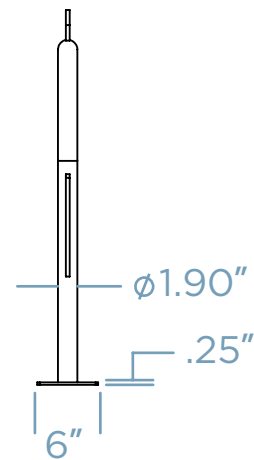

## DIMENSIONS

Weight - 45 lb  
Schedule 40 Pipe