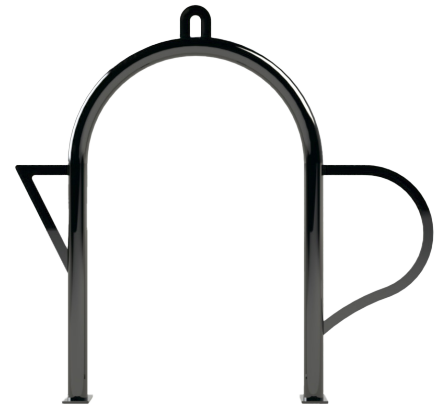

# COFFEE POT BIKE RACK

Brew up some style and functionality with our Coffee Pot Bike Rack – a charming blend of java-inspired design and practicality designed to securely hold two bikes. Inspired by the iconic kitchen essential, it adds a touch of caffeinated charm to any outdoor space. Crafted from durable materials, it stands as a sturdy and eye-catching fixture in coffee shops, urban plazas, or caffeine-fueled communities. Make a statement about your love for cycling and the art of brewing with the Coffee Pot Bike Rack – where practicality meets the aromatic allure of freshly brewed adventure.

## DIMENSIONS

Weight - 45 lb  
Schedule 40 Pipe