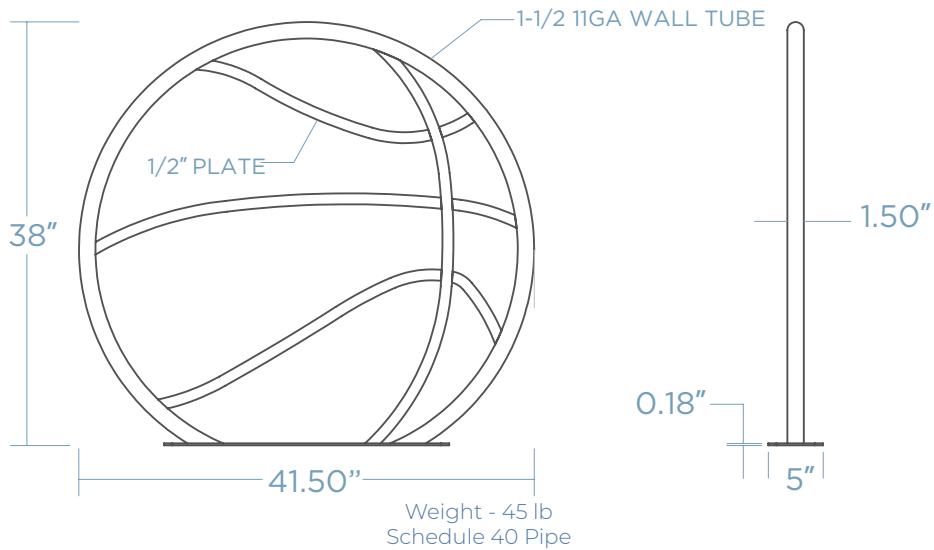

# BASKETBALL BIKE RACK

Elevate your outdoor spaces with our Basketball-Shaped Bike Rack! Combining iconic basketball design with durable construction, it's the perfect solution for stylish bike storage. Easy to install and space-saving, it adds flair to parks, schools, and more. Upgrade your site furnishings with this slam dunk addition!

## DIMENSIONS