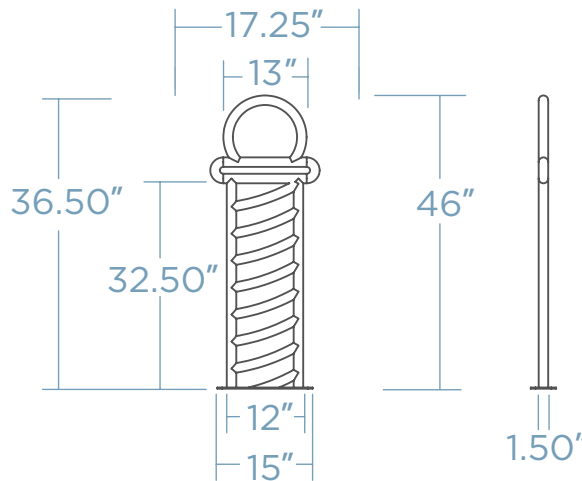

BARBER SHOP BIKE RACK

Saddle up in style with our Barber Shop Bike Rack – a suave blend of vintage charm and functionality designed to securely hold two bikes. Inspired by the timeless appeal of classic barber shops, it adds a touch of retro elegance to any urban landscape. Crafted from durable materials, it stands as a sturdy and eye-catching fixture outside barber shops, grooming salons, or hip neighborhoods. Make a statement about your love for cycling and appreciation for classic aesthetics with the Barber Shop Bike Rack – where practicality meets the timeless allure of barbershop culture.

 x 2 COST \$\$\$\$

DIMENSIONS

Weight - 55 lb
Schedule 40 Pipe

MOUNTING OPTIONS

SURFACE MOUNT

FINISH OPTIONS

POWDER COAT GALVANIZED STEEL THERMOPLASTIC*

* will incur additional cost