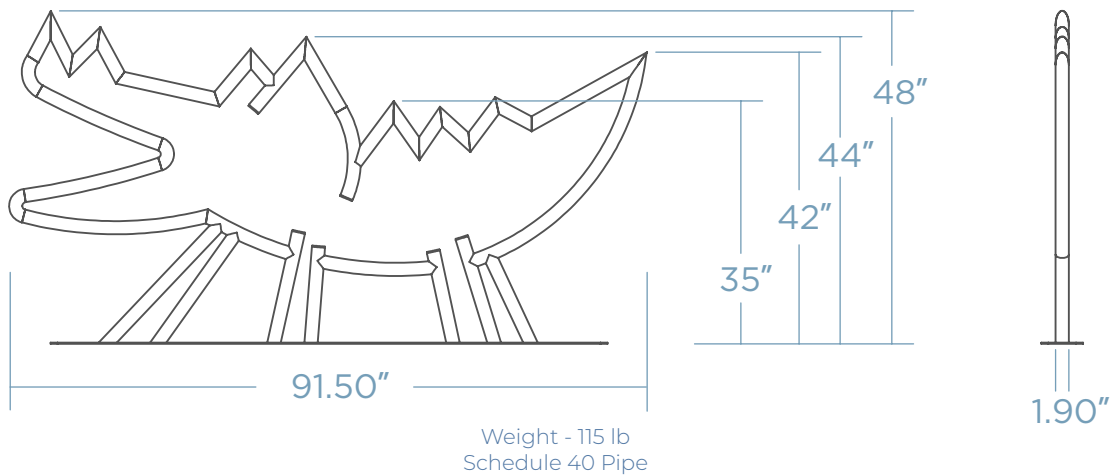

# ALLIGATOR BIKE RACK

Unleash a touch of wild charm with our Alligator Bike Rack – a daring blend of nature-inspired design and functionality engineered to securely hold two bikes. Mimicking the fierce silhouette of an alligator, it adds an adventurous edge to any outdoor space. Crafted from durable materials, it stands as a sturdy and eye-catching fixture in parks, trails, or nature reserves. Make a statement about your love for cycling and untamed beauty with the Alligator Bike Rack – where practicality meets reptilian allure.

**PLACEHOLDER  
FULL HIGH RES  
IMAGE NOT  
AVAILABLE**

 x 2 COST \$\$\$\$

## DIMENSIONS