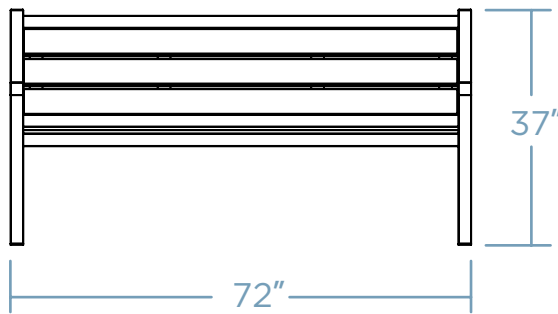

TRAINSTOP BENCH

Introducing Parkitect's Trainstop Bench—a blend of durability and style designed for transit spaces. Ideal for train stops, this bench combines modern aesthetics with robust construction, providing commuters with a comfortable and sleek seating solution. Elevate transit spaces with Parkitect's Trainstop Bench—where durability meets design for a seamless journey.

x 2 COST \$\$\$\$

DIMENSIONS

Weight - 150 lb
12 Gauge Steel
Recycled Consumer Plastic

LENGTH OPTIONS

48 INCHES / 4 FEET

72 INCHES / 6 FEET

96 INCHES / 8 FEET

MOUNTING OPTIONS