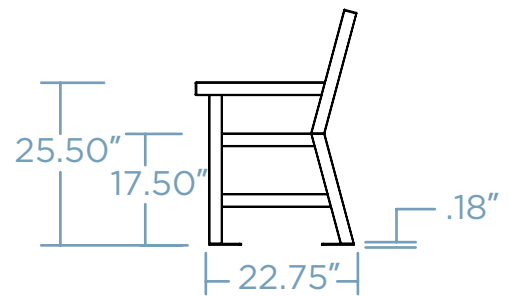

TRAINSTOP BENCH

Introducing Parkitect's Trainstop Bench—a blend of durability and style designed for transit spaces. Ideal for train stops, this bench combines modern aesthetics with robust construction, providing commuters with a comfortable and sleek seating solution. Elevate transit spaces with Parkitect's Trainstop Bench—where durability meets design for a seamless journey.

x 2 COST \$\$\$\$

DIMENSIONS

Weight - 150 lb
12 Gauge Steel
Recycled Consumer Plastic

LENGTH OPTIONS

48 INCHES / 4 FEET

72 INCHES / 6 FEET

96 INCHES / 8 FEET

MOUNTING OPTIONS