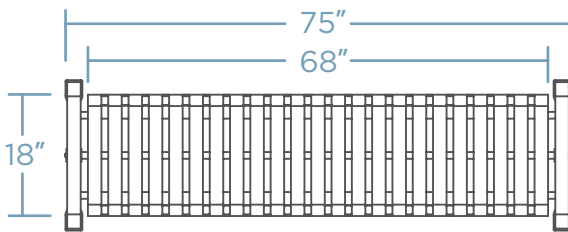

OMEGA BACKLESS STRAP BENCH

Introducing Parkitect's Omega Strap Backless Bench—a sleek and versatile seating solution for modern outdoor spaces. With its distinctive strap detailing and backless design, this bench offers a contemporary touch to parks, gardens, and public areas. Meticulously crafted by Parkitect, the Omega Strap Backless Bench combines style with durability, creating a minimalist yet inviting atmosphere. Enhance your outdoor setting with this modern bench—where sleek design meets exceptional functionality for a chic and comfortable experience.

x 2 COST \$\$\$\$

DIMENSIONS

Weight - 150 lb
12 Gauge Steel

LENGTH OPTIONS

48 INCHES / 4 FEET

72 INCHES / 6 FEET

96 INCHES / 8 FEET

MOUNTING OPTIONS