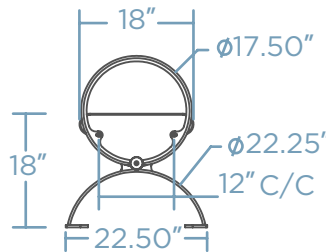

x 2 COST \$\$\$\$

DIMENSIONS

Weight - 150 lb
12 Gauge Steel

LENGTH OPTIONS

48 INCHES / 4 FEET

72 INCHES / 6 FEET

96 INCHES / 8 FEET

MOUNTING OPTIONS