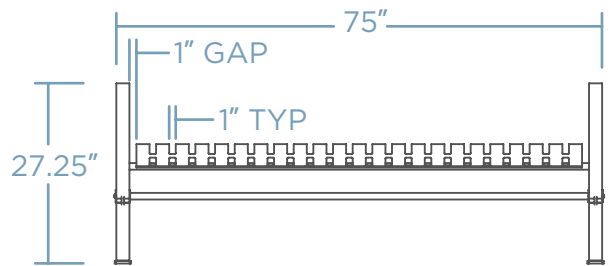

OMEGA BACKLESS STRAP BENCH

Introducing Parkitect's Omega Strap Backless Bench—a sleek and versatile seating solution for modern outdoor spaces. With its distinctive strap detailing and backless design, this bench offers a contemporary touch to parks, gardens, and public areas. Meticulously crafted by Parkitect, the Omega Strap Backless Bench combines style with durability, creating a minimalist yet inviting atmosphere. Enhance your outdoor setting with this modern bench—where sleek design meets exceptional functionality for a chic and comfortable experience.

x 2 COST \$\$\$\$

DIMENSIONS

Weight - 150 lb
12 Gauge Steel

LENGTH OPTIONS

48 INCHES / 4 FEET

72 INCHES / 6 FEET

96 INCHES / 8 FEET

MOUNTING OPTIONS