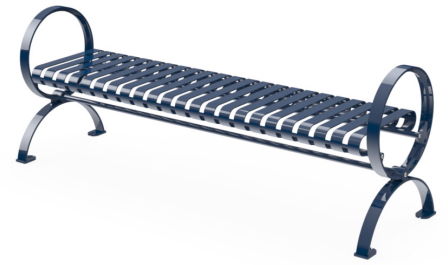

OMEGA BACKLESS STRAP BENCH

Introducing Parkitect's Omega Strap Backless Bench—a sleek and versatile seating solution for modern outdoor spaces. With its distinctive strap detailing and backless design, this bench offers a contemporary touch to parks, gardens, and public areas. Meticulously crafted by Parkitect, the Omega Strap Backless Bench combines style with durability, creating a minimalist yet inviting atmosphere. Enhance your outdoor setting with this modern bench—where sleek design meets exceptional functionality for a chic and comfortable experience.

x 2 COST \$\$\$\$

DIMENSIONS

Weight - 150 lb
12 Gauge Steel

LENGTH OPTIONS

48 INCHES / 4 FEET

72 INCHES / 6 FEET

96 INCHES / 8 FEET

MOUNTING OPTIONS