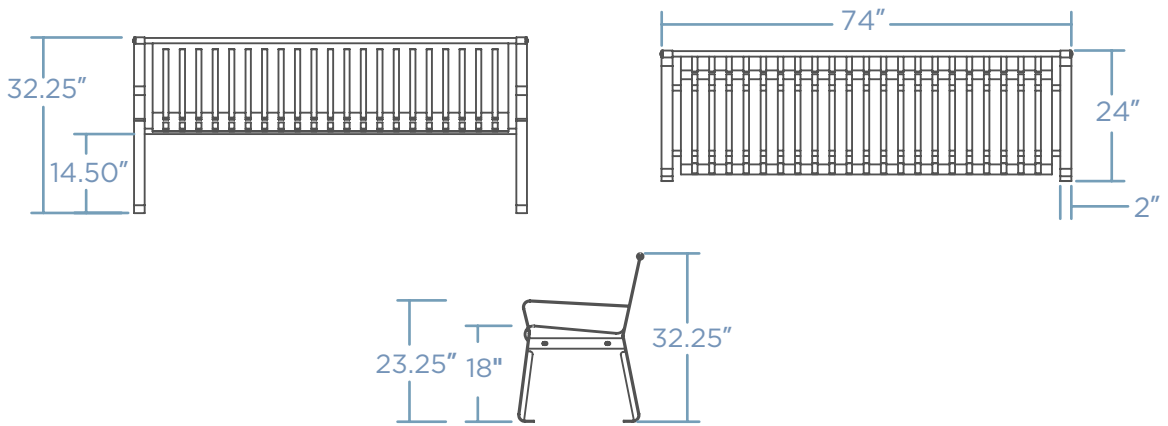

# OLD TOWN BENCH

Introducing Parkitect's Olde Town Bench Formed—a timeless seating option designed to evoke classic charm in outdoor spaces. The meticulously formed design, inspired by tradition, adds a touch of nostalgia to parks, historic areas, and quaint town settings. Crafted with attention to detail by Parkitect, this bench combines enduring comfort with a sense of history. Elevate the character of your outdoor space with the Olde Town Bench Formed—where classic design meets timeless appeal for a welcoming and nostalgic ambiance.

## DIMENSIONS

Weight - 125 lb  
12 Gauge Steel

## LENGTH OPTIONS

48 INCHES / 4 FEET

72 INCHES / 6 FEET

96 INCHES / 8 FEET