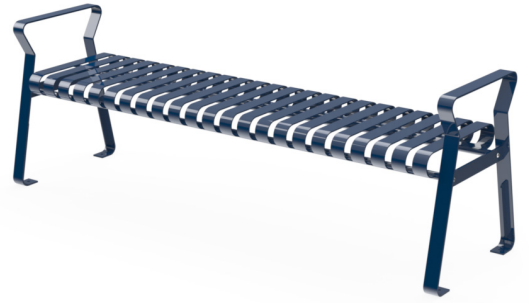

# OLD TOWN BACKLESS BENCH

Introducing Parkitect's Olde Town Backless Formed Strap Bench—a distinctive seating option that seamlessly marries classic charm with modern design elements. The backless silhouette and carefully formed strap detailing make this bench a unique and versatile addition to parks, historic areas, and contemporary outdoor spaces. Crafted with meticulous attention by Parkitect, the Olde Town Backless Formed Strap Bench combines enduring style with a touch of nostalgia. Elevate the character of your outdoor setting with this bench—where classic design meets contemporary flair for a welcoming and timeless ambiance.

## LENGTH OPTIONS

48 INCHES / 4 FEET

72 INCHES / 6 FEET

96 INCHES / 8 FEET