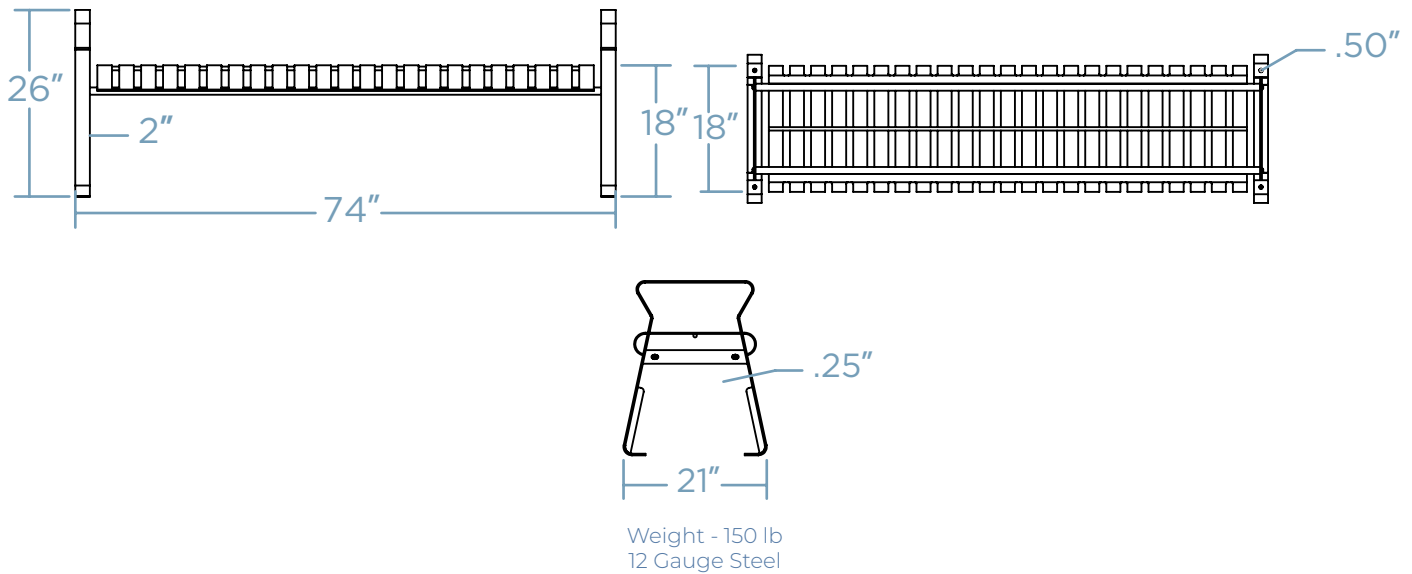

# OLD TOWN BACKLESS BENCH

Introducing Parkitect's Olde Town Backless Formed Strap Bench—a distinctive seating option that seamlessly marries classic charm with modern design elements. The backless silhouette and carefully formed strap detailing make this bench a unique and versatile addition to parks, historic areas, and contemporary outdoor spaces. Crafted with meticulous attention by Parkitect, the Olde Town Backless Formed Strap Bench combines enduring style with a touch of nostalgia. Elevate the character of your outdoor setting with this bench—where classic design meets contemporary flair for a welcoming and timeless ambiance.

## DIMENSIONS

## LENGTH OPTIONS

48 INCHES / 4 FEET

72 INCHES / 6 FEET

96 INCHES / 8 FEET