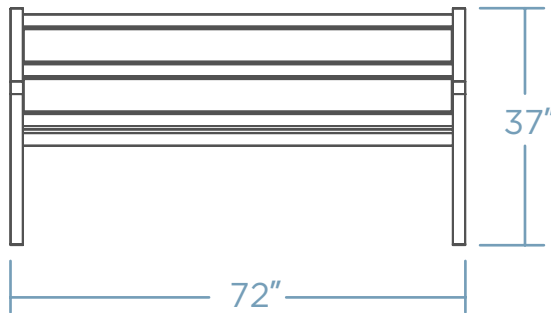

x 2 COST \$\$\$\$

DIMENSIONS

Weight - 150 lb
12 Gauge Steel
Recycled Consumer Plastic

LENGTH OPTIONS

48 INCHES / 4 FEET

72 INCHES / 6 FEET

96 INCHES / 8 FEET

MOUNTING OPTIONS