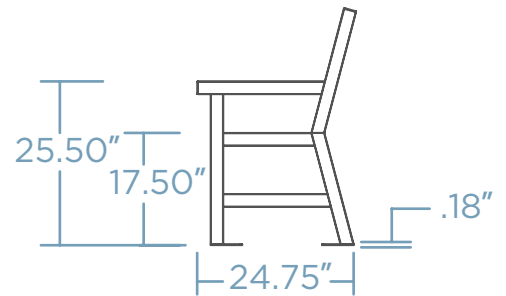

x 2 COST \$\$\$\$

DIMENSIONS

Weight - 150 lb
12 Gauge Steel
Recycled Consumer Plastic

LENGTH OPTIONS

48 INCHES / 4 FEET

72 INCHES / 6 FEET

96 INCHES / 8 FEET

MOUNTING OPTIONS