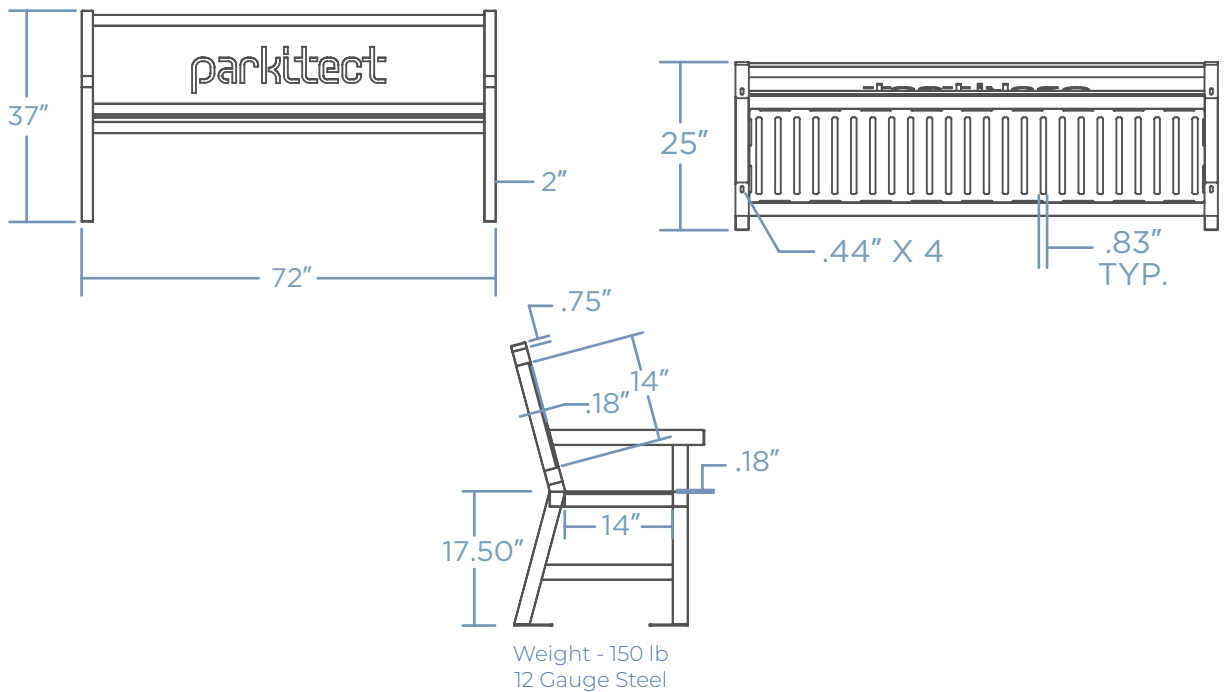

# COMMUTER BENCH

Introducing Parkitect's Custom Commuters Bench—a tailored seating solution for transit spaces. Crafted with precision and durability, this bench is designed to enhance the commuter experience. Personalize your transit area with a custom touch, ensuring both style and comfort for passengers waiting for their transportation. Elevate transit spaces with Parkitect's Custom Commuters Bench—where customization meets quality for a unique and inviting atmosphere

## DIMENSIONS

## LENGTH OPTIONS

48 INCHES / 4 FEET

72 INCHES / 6 FEET

96 INCHES / 8 FEET