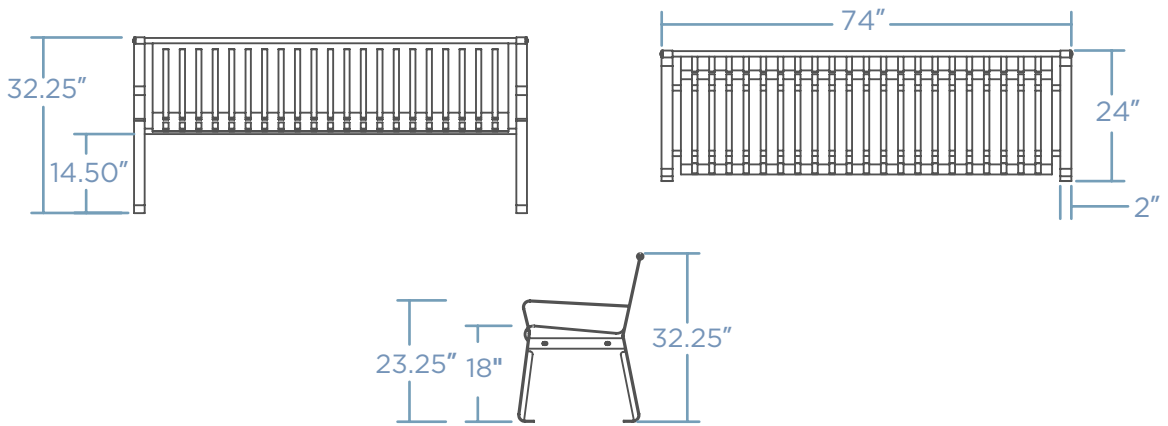

OLD TOWN BENCH

Introducing Parkitect's Olde Town Bench Formed—a timeless seating option designed to evoke classic charm in outdoor spaces. The meticulously formed design, inspired by tradition, adds a touch of nostalgia to parks, historic areas, and quaint town settings. Crafted with attention to detail by Parkitect, this bench combines enduring comfort with a sense of history. Elevate the character of your outdoor space with the Olde Town Bench Formed—where classic design meets timeless appeal for a welcoming and nostalgic ambiance.

COST \$\$\$\$

DIMENSIONS

Weight - 125 lb
7 Gauge Steel

LENGTH OPTIONS

48 INCHES / 4 FEET

72 INCHES / 6 FEET

96 INCHES / 8 FEET

FINISH OPTIONS